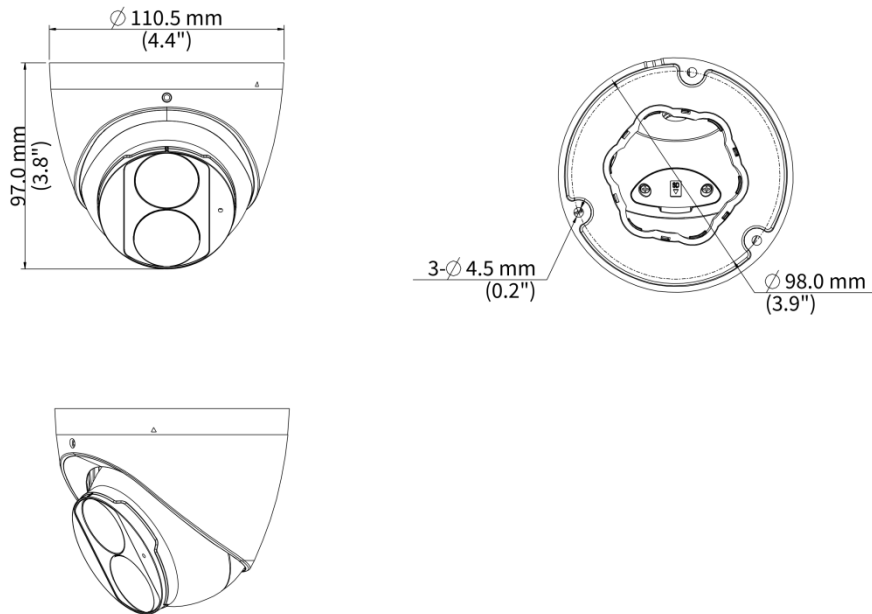

Number of Patrol	N/A
Snow Removal Mode	N/A
Patrol Recording	N/A
Number of Presets (IPC)	N/A
3D Positioning	N/A
Other	
Corridor Mode	Support
Software Version	IPC_G6202

Dimensions

Accessories

TR-JB03-G-IN

Junction Box for Mini Fix-dome(Support wiring from behind)

TR-A01-IN

NPT 3/4" Waterproof Cable Gland

TR-SE24-IN

Dome Pendant Mounting Pole 200mm