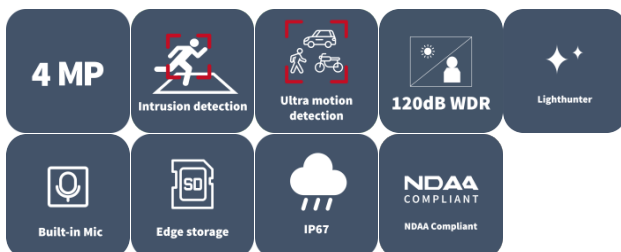

4MP HD Intelligent LighterHunter IR Fixed Eyeball Network Camera IPC3614SB-ADF28(40)KM-IO

Features

- High quality image with 4 MP, 1/3.0" CMOS sensor
- 4 MP (2688 × 1520)@30/25 fps; 4 MP (2560 × 1440)@30/25 fps; 3 MP (2304 × 1296)@30/25 fps; 1080P (1920 × 1080)@30/25 fps
- Ultra 265, H.265, H.264, MJPEG
- Intelligent perimeter protection, including cross line, intrusion, enter area, leave area detection
- Intelligent intrusion prevention system based on target classification significantly reduces false alarms caused by leaves, birds, and lights, accurately focusing on humans, vehicles, and non-motor vehicles
- Intelligent people flow counting and crowd density monitoring
- LightHunter technology ensures ultra-high image quality in low illumination environment
- 120 dB true WDR technology enables clear image in strong light scene
- Supports 9:16 corridor mode
- Built-in mic
- Smart IR, up to 30 m (98.4 ft) IR distance
- MicroSD, up to 512 GB
- IP67 protection