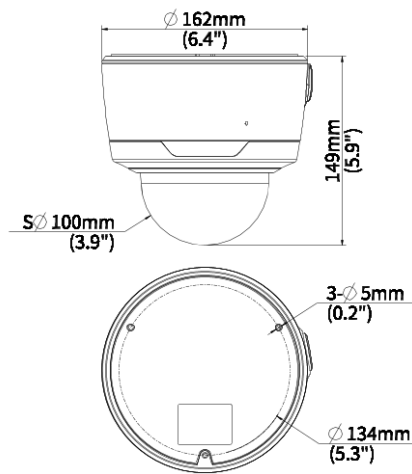

Specifications

Camera	Description
Max Resolution	5MP
Sensor	1/2.7" CMOS
Min. Illumination	Colour: 0.002 lux (F1.2, AGC ON) 0 lux with IR on
Day/Night	IR-cut filter with auto switch (ICR)
Shutter	Auto/Manual, 1 ~ 1/100000s
Adjustment Angle	Pan: 3° ~ 360°, Tilt: 0° ~ 68°, Rotate: 3° ~ 360°
S/N	>56dB
WDR	130dB
Lens	Description
Focal Length	2.7 ~ 13.5 mm
Iris Type	Fixed
Iris	F1.2
Field of View (H)	106.3°~ 32.5°
Field of View (V)	53.5°~ 18.0°
Field of View (D)	126.0°~ 38.5°
Lens Type	Motorized
DORI	Description
DORI Distance(Lens)	2.7mm, 13.5mm
DORI Distance(Detect)	60.8m(199ft), 303.8m(996.7ft)
DORI Distance(Observe)	24.3m(79.7ft), 121.5m(398.6ft)
DORI Distance(Recognize)	12.2m(40ft), 60.8m(199.5ft)

Dimensions

Accessories

TR-WM04-IN

4 Inch Hemisphere Wall Mounting Bracket

TR-UP06-IN

Universal Pole Mounting Bracket

TR-SE24-IN

Dome Pendant Mounting Pole 200m