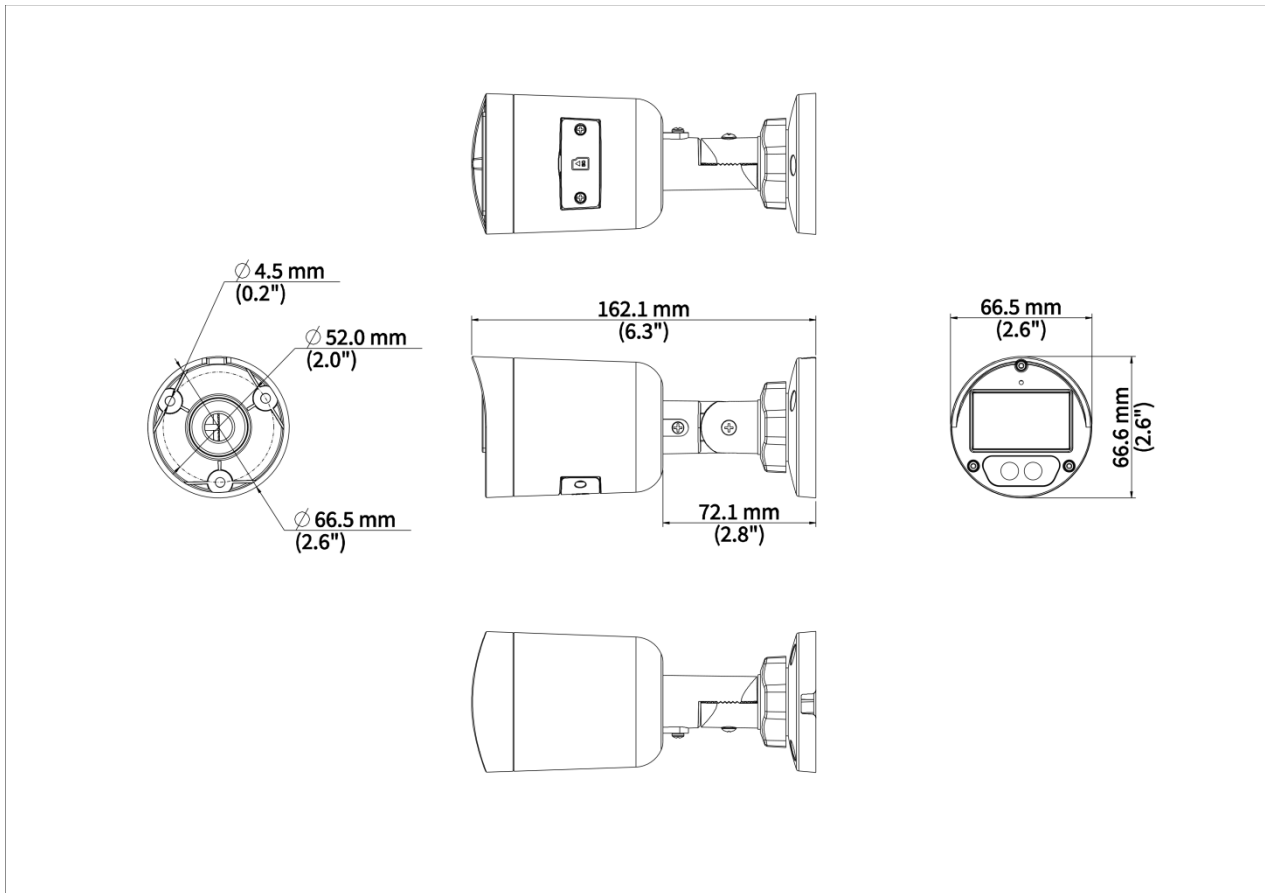

## Features

- High quality image with 4 MP, 1/3" CMOS sensor
- 4 MP (2560 × 1440)@25/20 fps; 3 MP (2304 × 1296)@30/25 fps; 1080P (1920 × 1080)@30/25 fps
- Smart dual-light ensures high quality image
- Ultra 265, H.265, H.264
- Supports ultra motion detection
- Built-in mic
- Up to 30 m (98.4 ft.) IR and warm light distance
- MicroSD, up to 512 GB
- IP67 protection
- 3-axis
- Supports PoE power supply
- Supports corridor mode

## Specifications

Model	IPC2124LB-AF28K-DL2	IPC2124LB-AF40K-DL2
<b>Camera</b>		
Max Resolution	4 MP	
Sensor	1/3.0" CMOS	
Min. Illumination	Color: 0.01 Lux (F1.6, AGC ON), 0 Lux with light	
Day/Night	IR-cut filter with auto switch (ICR)	
Shutter	Auto/Manual, 1 ~ 1/100000s	
Adjustment Angle	Pan: 0° to 360°, Tilt: 0° to 90°, Rotate: 0° to 360°	
S/N	>52 dB	
WDR	DWDR	
<b>Lens</b>		
Focal Length	2.8 mm	4.0 mm
Iris Type	Fixed	
Iris	F1.6	
Field of View (H)	93.2°	77.4°
Field of View (V)	51.5°	41.9°
Field of View (D)	108.0°	90.5°
Lens Type	Fixed	
<b>DORI</b>		
DORI Distance (Lens)	2.8 mm	4 mm
DORI Distance (Detect)	63.0 m (206.7 ft.)	90.0 m (295.3 ft.)
DORI Distance (Observe)	25.2 m (82.7 ft.)	36.0 m (118.1 ft.)
DORI Distance (Recognize)	12.6 m (41.3 ft.)	18.0 m (59.1 ft.)
DORI Distance (Identify)	6.3 m (20.7 ft.)	9.0 m (29.5 ft.)
<b>Illuminator</b>		
Supplemental Light	Dual light	
Illumination Distance (IR)	30 m (98.4 ft.)	
Illumination Distance (Warm Light)	30 m (98.4 ft.)	
Wavelength	850 nm	
<b>Video</b>		
Video Compression	Ultra 265, H.265, H.264	
H.264 Code Profile	Baseline profile, Main profile, High profile	
Frame Rate	Main Stream: 4 MP (2560 × 1440), max. 25 fps; 3 MP (2304 × 1296), max. 30 fps; 1080P (1920 × 1080), max. 30 fps; Sub Stream: D1 (720 × 576), max. 30 fps; 640 × 360, max. 30 fps; 2CIF (704 × 288), max. 30 fps; CIF (352 × 288), max. 30 fps;	
Video Bit Rate	128 Kbps to 6144 Kbps	
U-code	Support	
OSD	Up to 4 OSDs	
Privacy Mask	Up to 4 areas	

## Dimensions