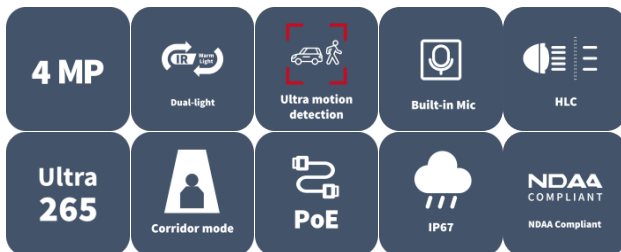

## Features

- High quality image with 4 MP, 1/3" CMOS sensor
- 4 MP (2560 × 1440)@25/20 fps; 3 MP (2304 × 1296)@30/25 fps; 1080P (1920 × 1080)@30/25 fps
- Smart dual-light ensures high quality image
- Ultra 265, H.265, H.264
- Supports ultra motion detection
- Built-in mic
- Up to 30 m (98.4 ft.) IR and warm light distance
- MicroSD, up to 512 GB
- IP67 protection
- 3-axis
- Supports PoE power supply
- Supports corridor mode

Network	1 × RJ45 10 M/100 M Base-TX Ethernet
Video Output	N/A
<b>Certification</b>	
EMC	CE-EMC (EN 55032, EN 61000-3-3, EN IEC 61000-3-2, EN 50130-4) FCC (FCC 47 CFR part15 B)
Safety	CE LVD (EN 62368 1) UL/CUL (UL 62368 1, CAN/CSA C22.2 No. 62368 1)
Environment	CE-RoHS (2011/65/EU;(EU)2015/863); WEEE (2012/19/EU);
Protection	IP67 (IEC 60529)
<b>General</b>	
Power	DC 12 V±25%, PoE (IEEE 802.3af)
Power Consumption	Max. 4.5 W
Power Interface	Ø5.5 mm coaxial power plug
Dimensions	162.1 mm × 66.5 mm × 66.6 mm (6.3" × 2.6" × 2.6") (L × W × H)
Weight	0.21 kg (0.46 lb.)
Material	Graphene + Plastic
Storage Environment	-30 °C to 60 °C (-22 °F to 140 °F), Humidity: ≤ 95% RH (non-condensing)
Working Environment	-30 °C to 60 °C (-22 °F to 140 °F), Humidity: ≤ 95% RH (non-condensing)
Surge Protection	4 KV
Reset Button	Support
Web Client Language	4 Languages: English, Russian, Spanish, Vietnamese