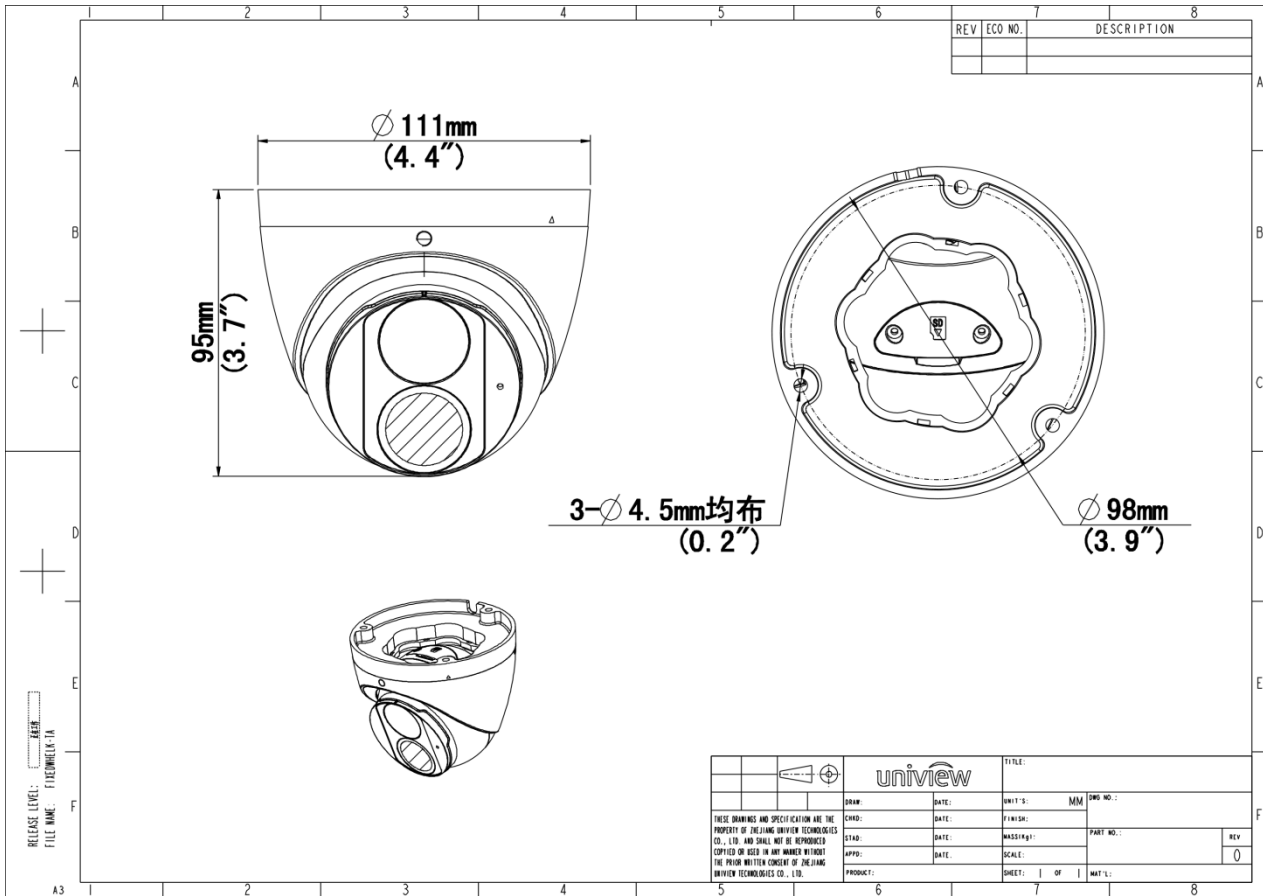

**Interface**

Audio I/O	N/A
Alarm I/O	N/A
Serial Port	N/A

Built-in Mic	Support
Built-in Speaker	N/A
WIFI	N/A
Network	1 × RJ45 10 M/100 M Base-TX Ethernet
Video Output	N/A
<b>Certification</b>	
EMC	CE-EMC (EN 55032, EN 61000-3-3, EN IEC 61000-3-2, EN 55035) FCC (FCC 47 CFR part15 B)
Safety	CE LVD (EN 62368-1) CB (IEC 62368-1) UL/CUL (UL 62368-1, CAN/CSA C22.2 No. 62368-1)
Environment	CE-RoHS (2011/65/EU;(EU)2015/863); WEEE (2012/19/EU);
Protection	IP67 (IEC 60529)
<b>General</b>	
Power	DC 12V±25%, PoE (IEEE 802.3af)
Power Consumption	Max 4.0W
Power Interface	Ø5.5 mm coaxial power plug
Dimensions	Ø110.5 x 94.1mm (Ø4.4" x 3.7") (Ø x H)
Weight	0.42kg (0.93lb)
Material	Metal
Working Environment	-30 °C to 60 °C (-22 °F to 140 °F), Humidity: ≤ 95% RH (non-condensing)
Storage Environment	-30 °C to 60 °C (-22 °F to 140 °F), Humidity: ≤ 95% RH (non-condensing)
Surge Protection	4 KV
Reset Button	N/A
Web Client Language	20 Languages Traditional Chinese, English, Simplified Chinese, Polish, German, Russian, French, Korean, Dutch, Czech, Portuguese (Europe), Portuguese (Brazil), Japanese, Thai, Turkish, Spanish (Latin America), Spanish (Europe), Hungarian, Italian, Vietnamese
RTC	Support
Built-in DC12V Output	N/A
Axis	3-Axis

## Dimensions