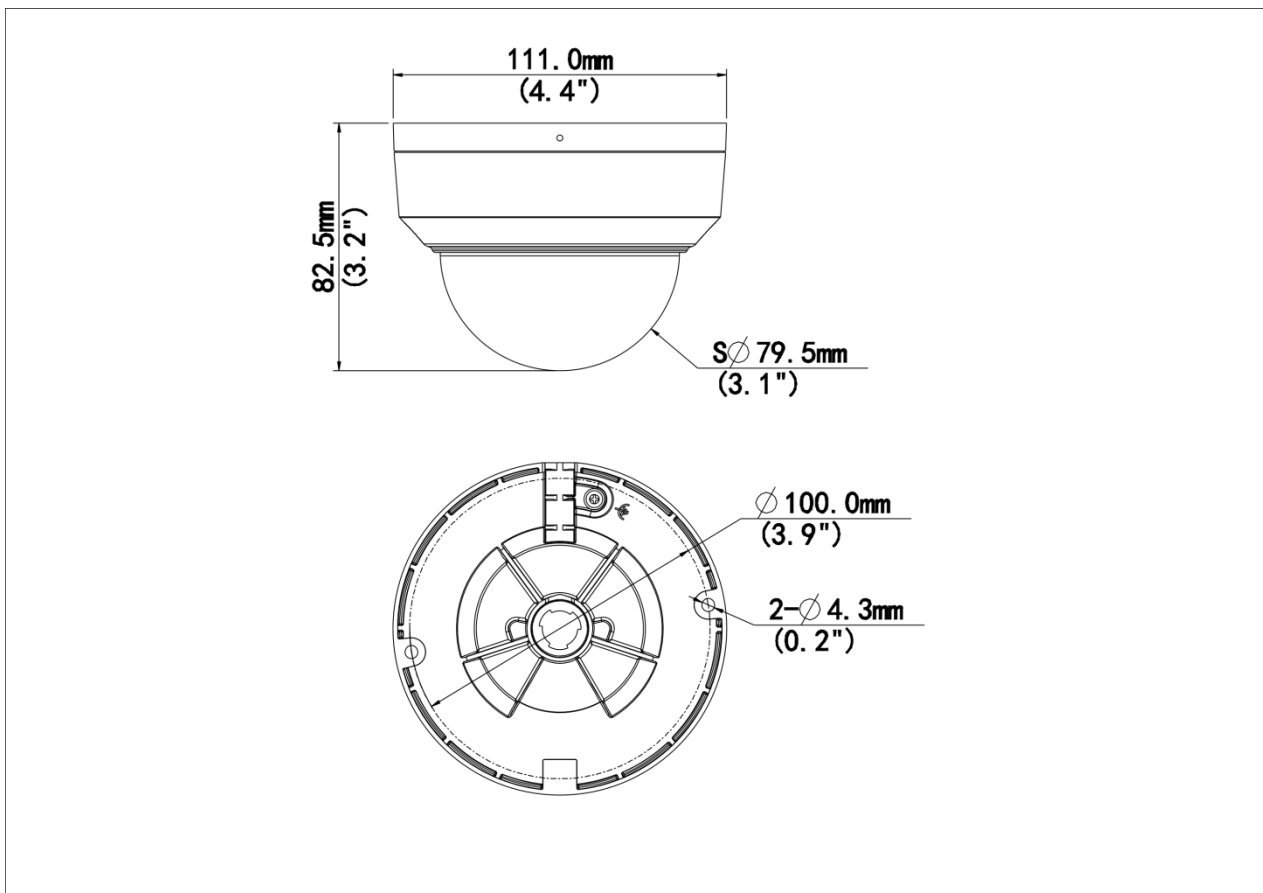

Power Consumption	Max 4.4W
Power Interface	Ø5.5 mm coaxial power plug
Dimensions	Ø111 x 83mm (Ø4.4" x 3.3") (Ø x H)
Weight	0.35kg (0.77lb)
Material	Metal + Plastic
Working Environment	-30 °C to 60 °C (-22 °F to 140 °F), Humidity: ≤ 95% RH (non-condensing)
Storage Environment	-30 °C to 60 °C (-22 °F to 140 °F), Humidity: ≤ 95% RH (non-condensing)
Surge Protection	4 KV
Reset Button	Support
Web Client Language	13 Languages: English, Simplified Chinese, Polish, German, Russian, French, Korean, Dutch, Czech, Portuguese, Spanish, Spanish (Europe), Italian

Dimensions

Aggregate product size diagram using "main model" as an example