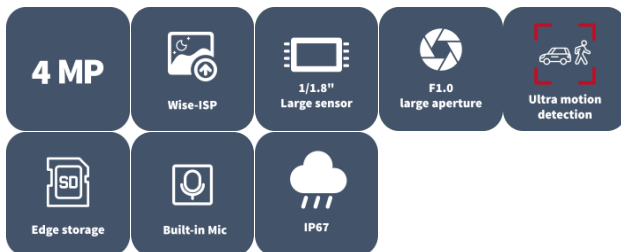

4MP ColorHunter with Wise-ISP Fixed Eyeball Network Camera IPC3624SR-ADF28KM-WP

Features

- High quality image with 4 MP, 1/1.8" CMOS sensor and F1.0 large aperture lens
- 4 MP (2688 × 1520)@25/20 fps; 4 MP (2560 × 1440)@25/20 fps; 3 MP (2304 × 1296)@30/25 fps; 1080P (1920 × 1080)@30/25 fps
- Ultra 265, H.265, H.264, MJPEG
- Supports ColorHunter with Wise-ISP technology, deeply optimizing color, detail, and smear effects in extremely low-light scenes
- 120 dB true WDR technology enables clear image in strong light scene
- Supports 9:16 corridor mode
- Built-in mic
- White light, up to 30 m (98.4 ft.) warm light distance
- MicroSD, up to 512 GB
- IP67 protection
- Supports PoE power supply
- 3-axis

Specifications

Model	IPC3624SR-ADF28KM-WP
BOM	
BOM	0235UEC9
Camera	
Max Resolution	4 MP
Sensor	1/1.8" CMOS
Min. Illumination	Color: 0.0003 Lux (F1.0, AGC ON)
Shutter	Auto/Manual, 1 ~ 1/100000s
Adjustment Angle	Pan: 0° to 360°, Tilt: 0° to 75°, Rotate: 0° to 360°
S/N	>52 dB
WDR	120 dB
Lens	
Focal Length	2.8 mm
Iris Type	Fixed
Iris	F1.0
Field of View (H)	110.4°
Field of View (V)	60.5°
Field of View (D)	115.2°
DORI	
DORI Distance (Lens)	2.8 mm
DORI Distance (Detect)	43.4 m (142.4 ft.)
DORI Distance (Observe)	17.4 m (57.1 ft.)
DORI Distance (Recognize)	8.7 m (28.5 ft.)
DORI Distance (Identify)	4.3 m (14.1 ft.)
Illuminator	
Illumination Distance (Warm Light)	30 m (98.4 ft.)
Light On/Off Control	Auto/Manual
Video	
Video Compression	Ultra 265, H.265, H.264, MJPEG
H.264 Code Profile	Baseline profile, Main profile, High profile
Frame Rate	Main Stream: 4 MP@20 fps (default), 4 MP (2688 × 1520), max. 25 fps; 4 MP (2560 × 1440), max. 25 fps; 3 MP (2304 × 1296), max. 30 fps; 1080P (1920 × 1080), max. 30 fps; Sub Stream: 720P (1280 × 720), max. 30 fps; D1 (720 × 576), max. 30 fps; 640 × 360, max. 30 fps;
Video Bit Rate	128 Kbps to 6144 Kbps
U-code	Support
OSD	Up to 4 OSDs
Privacy Mask	Up to 4 areas
ROI	Up to 8 areas
Video Stream	Dual streams
Image	