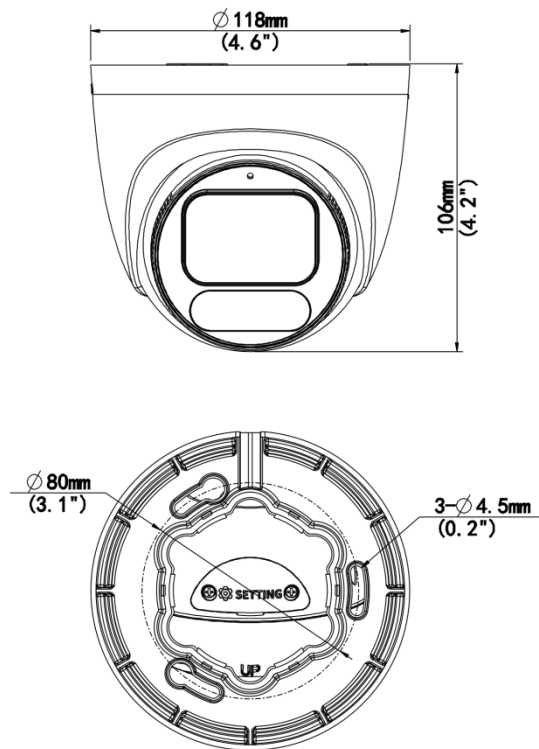

EMC	CE-EMC (EN 55032, EN 61000-3-3, EN IEC 61000-3-2, EN 55035) FCC (FCC 47 CFR part15 B)
Safety	CE LVD (EN 62368-1) UL/CUL (UL 62368-1, CAN/CSA C22.2 No. 62368-1)
Environment	CE-RoHS (2011/65/EU;(EU)2015/863); WEEE (2012/19/EU);
Protection	IP67 (IEC 60529)
General	
Power	DC 12 V±25%, PoE (IEEE 802.3af) Power consumption: Max. 2.8 W
Power Interface	Ø5.5 mm coaxial power plug
Dimensions	Ø118 mm × 106 mm (Ø4.6" × 4.2") (Ø × H)
Weight	0.48 kg (1.06 lb.)
Material	Metal
Working Environment	-30 °C to 60 °C (-22 °F to 140 °F), Humidity: ≤ 95% RH (non-condensing)
Storage Environment	-30 °C to 60 °C (-22 °F to 140 °F), Humidity: ≤ 95% RH (non-condensing)
Surge Protection	4 KV
Reset Button	Support
Web Client Language	13 Languages: English, Simplified Chinese, Polish, German, Russian, French, Korean, Dutch, Czech, Portuguese, Spanish, Spanish (Europe), Italian

Dimensions