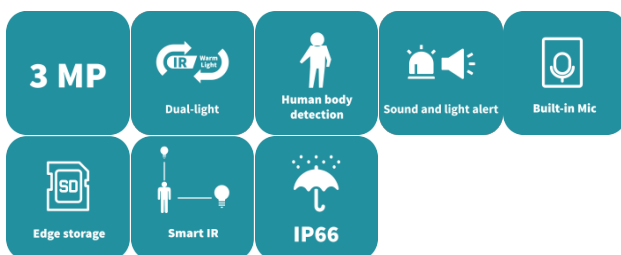

3MP HD Outdoor Pan & Tilt Wi-Fi Camera

Uho-P1A-M3F4D

Features

- High quality image with 3MP, 1/2.8"CMOS sensor
- 2304*1296@20fps in the main stream
- Ultra 265, H.265, H.264
- Support cross line, intrusion detection (based on human body detection)
- Support digital WDR (Wide Dynamic Range)
- Built-in Mic & Speaker, support two-way audio, offer better interaction
- Support sound and light warning, makes warning and alarming more noticeable
- Smart IR, up to 30 m (98 ft) IR and 10m (33 ft) warm light distance, suitable for more scenes
- Self-contained bracket, support two kinds of mounting
- Supports 512 GB Micro SD card
- Wi-Fi connection and easy installation
- IP66 ingress protection
- The front face is made of grapheme, which has better heat dissipation and more environmental protection