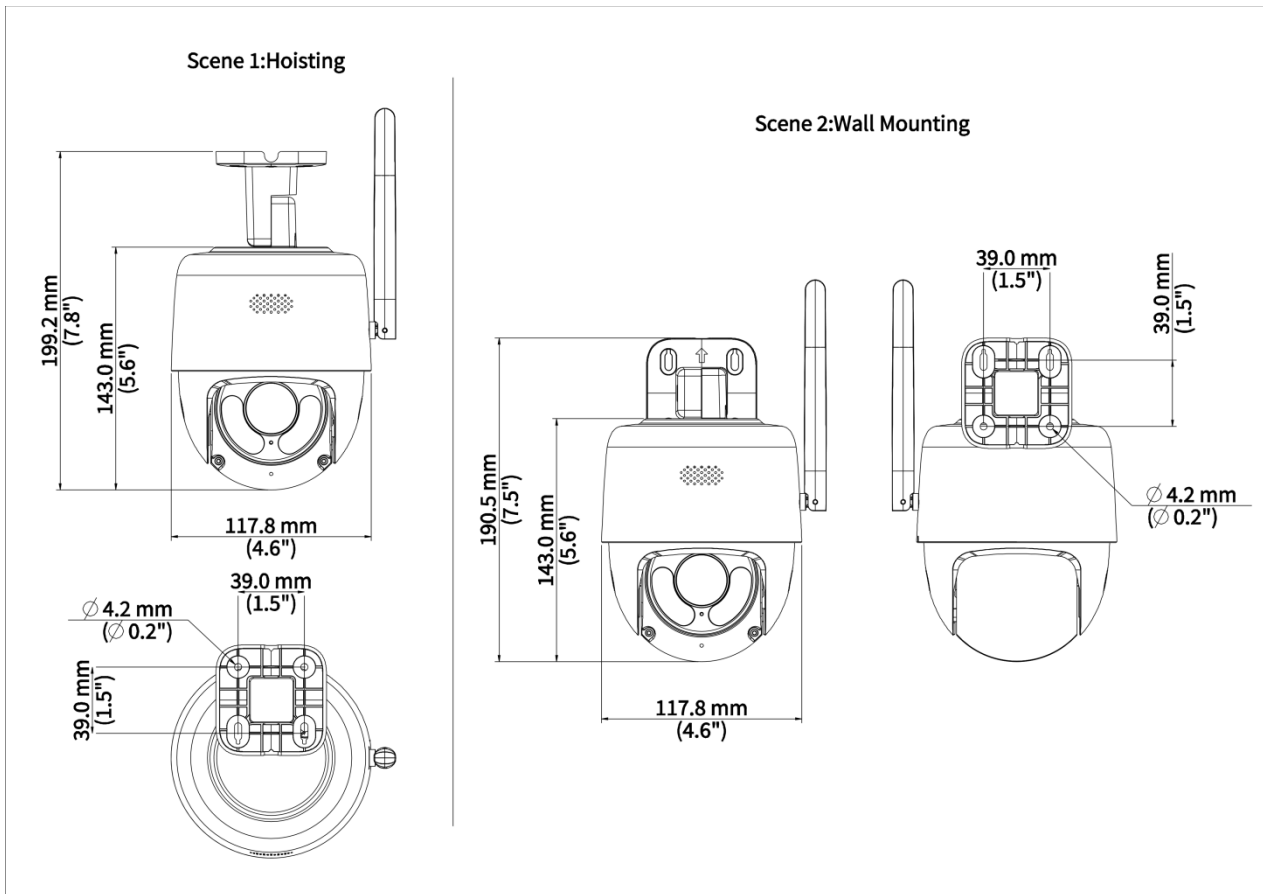

Dimensions

Zhejiang Uniview Technologies Co., Ltd.

<http://www.uniview.com>

overseasbusiness@uniview.com; globalsupport@uniview.com

No. 369, Xietong Road, Xixing Sub-district, Binjiang District, Hangzhou City, 310051, Zhejiang Province, China

©2023-2025 Zhejiang Uniview Technologies Co., Ltd. All rights reserved.

*Product specifications and availability are subject to change without notice.

*Despite our best efforts, technical or typographical errors may exist in this document.

Uniview cannot be held responsible for any such errors and reserves the right to change the contents of this document without prior notice.