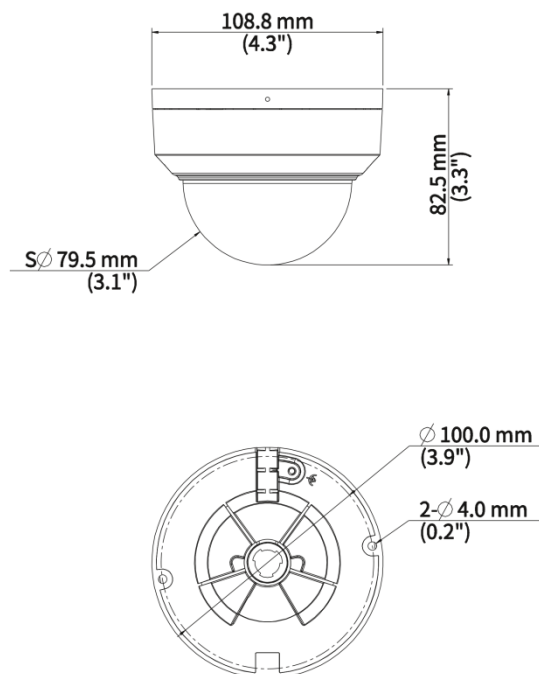

Temperature	-30 °C to 60 °C (-22 °F to 140 °F)
Humidity	≤ 95% RH (non-condensing)
Surge Protection	4kV for power&4kV for video output interfaces
General	
Power	DC 12 V ± 25%
Power Consumption	MAX 3.7W
Mount	Wall Mount, Pole Mount, Corner Mount, Pendant Mount
Dimensions	Φ109mm*83mm (diameter*height)
Material	Metal
Weight	395g(0.87lb)
OSD Menu Language	11 Languages: English, German, Spanish (Latin America), French, Italian, Japanese, Korean, Polish, Portuguese (Brazil), Russian, Turkish
Certification	
EMC	CE-EMC (EN 55032, EN 61000-3-3, EN IEC 61000-3-2, EN 55035), FCC (FCC 47 CFR part15 B)
Safety	CE-LVD (EN 62368-1)
Environment	CE-RoHS (2011/65/EU; (EU) 2015/863); WEEE (2012/19/EU)
Protection	IP67 (IEC 60529) IK10 (IEC 62262)

Dimensions