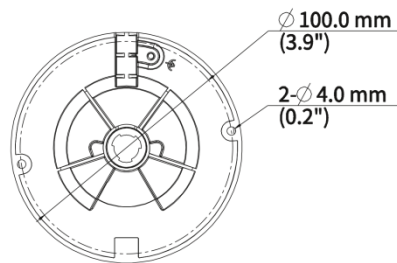

Dimensions

Accessories

TR-JB03-G-IN Junction Box for Mini Fix-dome(Support wiring from behind)	HS-205S Sunshade Shell for Fixed Focus Dome	TR-UM06-E-IN Slant Mounting Bracket for Fixed Dome
TR-A01-IN NPT 3/4" Waterproof Cable Gland	TR-SE24-IN Dome Pendent Mounting Pole 200mm	TR-SE24-A-IN Dome Pendent Mounting Pole 500mm