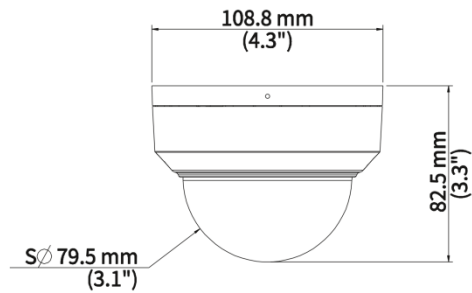

Dimensions

Accessories

TR-JB03-G-IN Junction Box for Mini Fix-dome(Support wiring from behind)	HS-205S Sunshade Shell for Fixed Focus Dome	TR-UM06-E-IN Slant Mounting Bracket for Fixed Dome
TR-A01-IN NPT 3/4" Waterproof Cable Gland	TR-SE24-IN Dome Pendent Mounting Pole 200mm	TR-SE24-A-IN Dome Pendent Mounting Pole 500mm