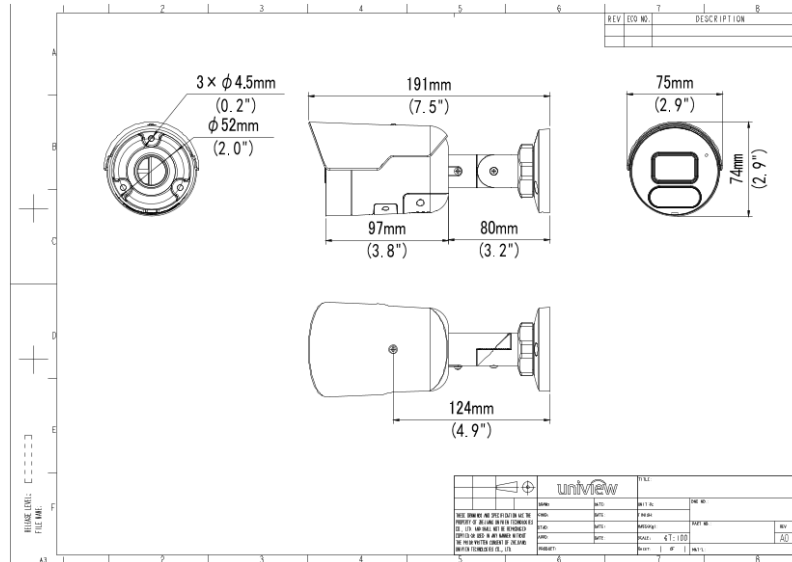

- Smart IR, up to 30m (98ft) IR distance
- Supports 512 G Micro SD card
- IP67 protection

## Specifications

Camera	Description
Max Resolution	8 MP
Sensor	1/2.7" CMOS
Min. Illumination	Colour: 0.0025 lux ( F1.6, AGC ON) 0 Lux with light
Day/Night	IR-cut filter with auto switch (ICR)
Shutter	Auto/Manual, 1 ~ 1/100000s
Adjustment Angle	Pan: 0° ~ 360°, Tilt: 0° ~ 90°, Rotate: 0° ~ 360°
S/N	>52dB
WDR	120dB
Lens	Description
Focal Length	IPC2128SB-ADF28KMC-I0:2.8 mm IPC2128SB-ADF40KMC-I0:4.0 mm
Iris Type	Fixed
Iris	F1.6
Field of View (H)	IPC2128SB-ADF28KMC-I0:112.4° IPC2128SB-ADF40KMC-I0:86.5°
Field of View (V)	IPC2128SB-ADF28KMC-I0:60.1° IPC2128SB-ADF40KMC-I0:44.1°
Field of View (D)	IPC2128SB-ADF28KMC-I0:146.1° IPC2128SB-ADF40KMC-I0:112.5°
Lens Type	Fixed
DORI	Description
DORI Distance (Lens)	IPC2128SB-ADF28KMC-I0:2.8mm IPC2128SB-ADF40KMC-I0:4.0mm
DORI Distance (Detect)	IPC2128SB-ADF28KMC-I0:84.0m(275.6ft) IPC2128SB-ADF40KMC-I0:120.0m(393.7ft)

## Dimensions