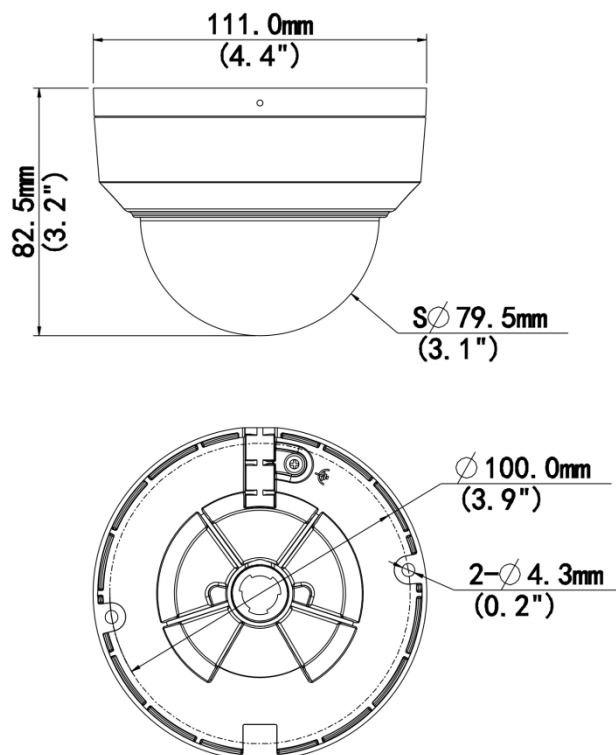

EMC	CE-EMC (EN 55032, EN 61000-3-3, EN IEC 61000-3-2, EN 50130-4) FCC (FCC 47 CFR part15 B)
Safety	CE-LVD (EN 62368-1)
Environment	CE-RoHS (2011/65/EU ; (EU) 2015/863) ; WEEE (2012/19/EU)
Protection	IP67 (IEC 60529) IK10 (IEC 62262)
General	
Power	DC 12 V±25%, PoE (IEEE 802.3af)
Power Consumption	Max. 3.9 W
Power Interface	Ø5.5 mm coaxial power plug
Dimensions	Ø111 mm × 82.5 mm (Ø4.4" × 3.2") (Ø × H)
Weight	0.35 kg (0.77 lb.)
Material	Metal + Plastic
Working Environment	-30 °C to 60 °C (-22 °F to 140 °F), Humidity: ≤ 95% RH (non-condensing)
Storage Environment	-30 °C to 60 °C (-22 °F to 140 °F), Humidity: ≤ 95% RH (non-condensing)
Surge Protection	4 KV
Reset Button	N/A
Web Client Language	4 Languages: English, Russian, Spanish, Vietnamese

Dimensions