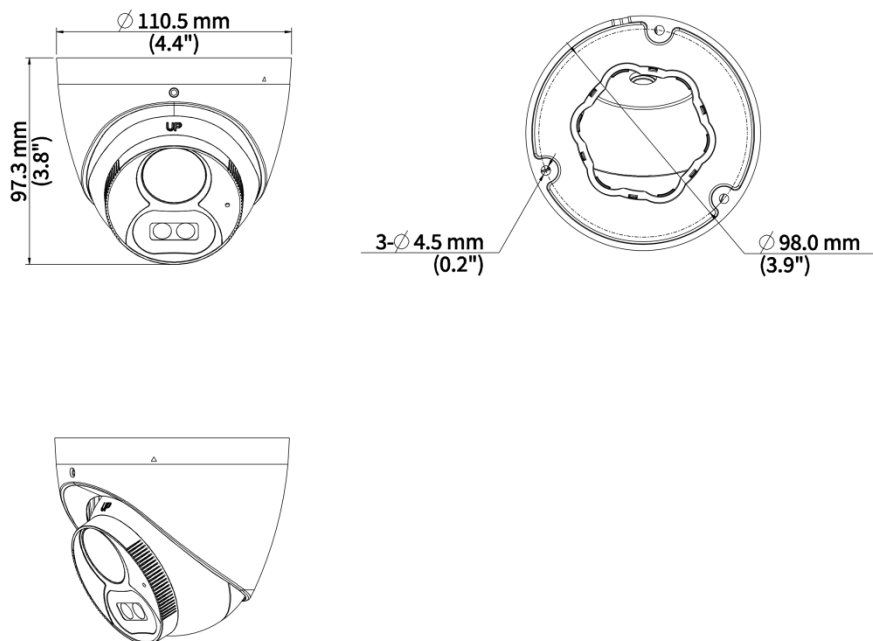

Temperature	-30 °C to 60 °C (-22 °F to 140 °F)
Humidity	≤ 95% RH (non-condensing)
Surge Protection	4kV for power&4kV for video output interfaces
General	
Power	DC 12 V ± 25%
Power Consumption	MAX 4.8W
Mount	Wall Mount, Pole Mount, Corner Mount, Pendant Mount
Dimensions	Φ111mm*98mm (diameter*height)
Material	Metal
Weight	417g(0.92lb)
OSD Menu Language	11 Languages: English, German, Spanish (Latin America), French, Italian, Japanese, Korean, Polish, Portuguese (Brazil), Russian, Turkish
Certification	
EMC	CE-EMC (EN 55032, EN 61000-3-3, EN IEC 61000-3-2, EN 55035), FCC (FCC 47 CFR part15 B)
Safety	CE-LVD (EN 62368-1)
Environment	CE-RoHS (2011/65/EU; (EU) 2015/863); WEEE (2012/19/EU)
Protection	IP67 (IEC 60529)

Dimensions