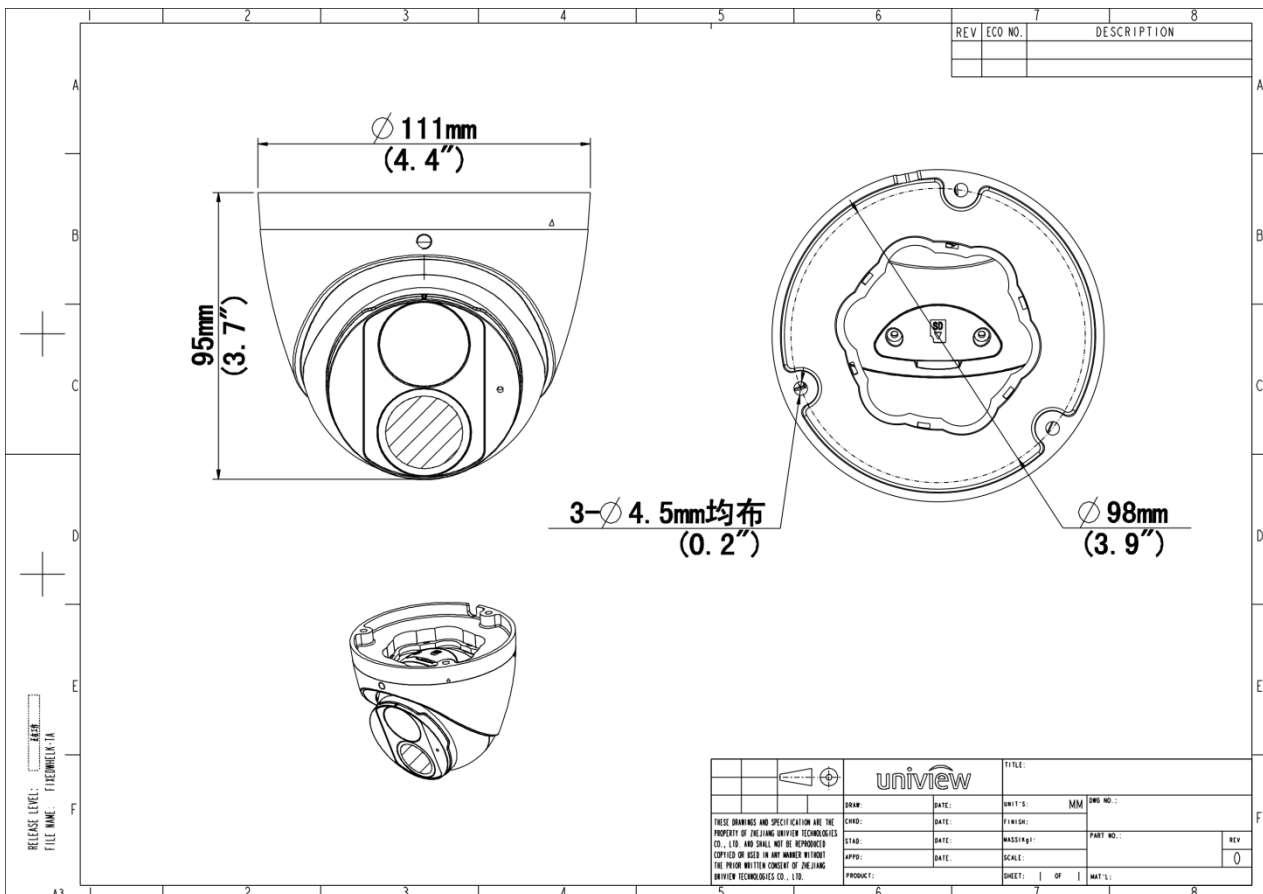

EMC	CE-EMC (EN 55032, EN 61000-3-3, EN IEC 61000-3-2, EN 55035) FCC (FCC 47 CFR part15 B)
Safety	CE LVD (EN 62368-1) CB (IEC 62368-1) UL/CUL (UL 62368-1, CAN/CSA C22.2 No. 62368-1)
Environment	CE-RoHS (2011/65/EU;(EU)2015/863); WEEE (2012/19/EU);
Protection	IP67 (IEC 60529)
General	
Power	DC 12V±25%, PoE (IEEE 802.3af)
Power Consumption	Max 4.0W
Power Interface	Ø5.5 mm coaxial power plug
Dimensions	Ø110.5 x 94.1mm (Ø4.4" x 3.7") (Ø x H)
Weight	0.42kg (0.93lb)
Material	Metal
Working Environment	-30 °C to 60 °C (-22 °F to 140 °F), Humidity: ≤ 95% RH (non-condensing)
Storage Environment	-30 °C to 60 °C (-22 °F to 140 °F), Humidity: ≤ 95% RH (non-condensing)
Surge Protection	4 KV
Reset Button	N/A
Web Client Language	20 Languages: Traditional Chinese, English, Simplified Chinese, Polish, German, Russian, French, Korean, Dutch, Czech, Portuguese (Europe), Portuguese (Brazil), Japanese, Thai, Turkish, Spanish (Latin America), Spanish (Europe), Hungarian, Italian, Vietnamese
RTC	Support
Built-in DC12V Output	N/A
Axis	3-Axis
Live View	
Maximum Bitstream	20
Maximum Bandwidth	50 Mbps
Plugin Free	Support
OSD Font	Lattice
OSD Color	Support
OSD Character Number	40
3D Privacy Mask	N/A

PTZ

Number of Patrol	N/A
Snow Removal Mode	N/A
Patrol Recording	N/A
Number of Presets (IPC)	N/A
3D Location	N/A

Other

Corridor Mode	Support
Software Version	IPC_G6202

Dimensions

Aggregate product size diagram using "main model" as an example