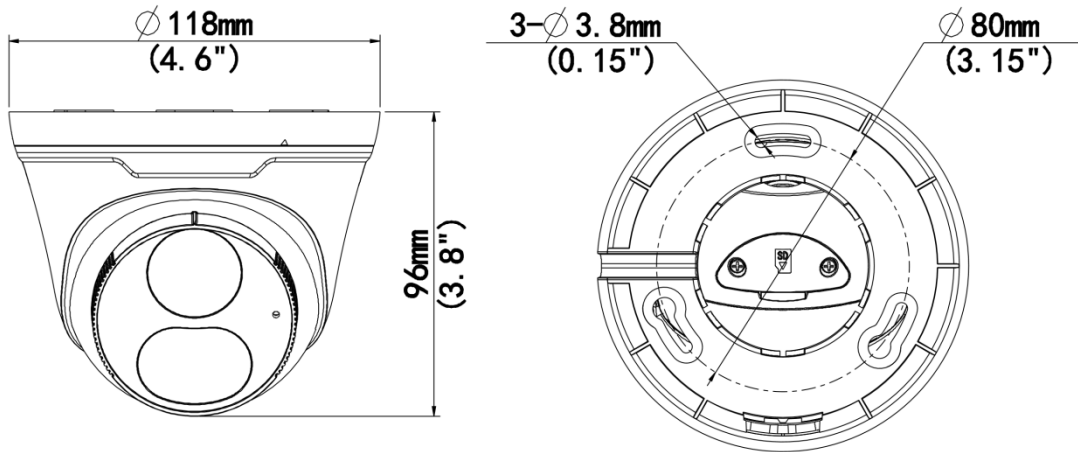

Dimensions

Accessories

TR-JB03-I-IN

Junction Box for Plastic Turret Camera (Support wiring from behind)

TR-JB07/WM03-G-IN

Wall Mounting Assembling Bracket For 32 Fix-dome & Mini Fix-dome & Plastic Turret Camera

TR-WM03-D-IN

Wall Mounting Bracket for 32 Fix-dome & Mini Fix-dome & Plastic Turret Camera

TR-A01-IN

NPT 3/4" Waterproof Cable Gland

TR-UP06-IN

Universal Pole Mounting Bracket

TR-UC08-C

Bullet & Dome Corner Mounting Bracket