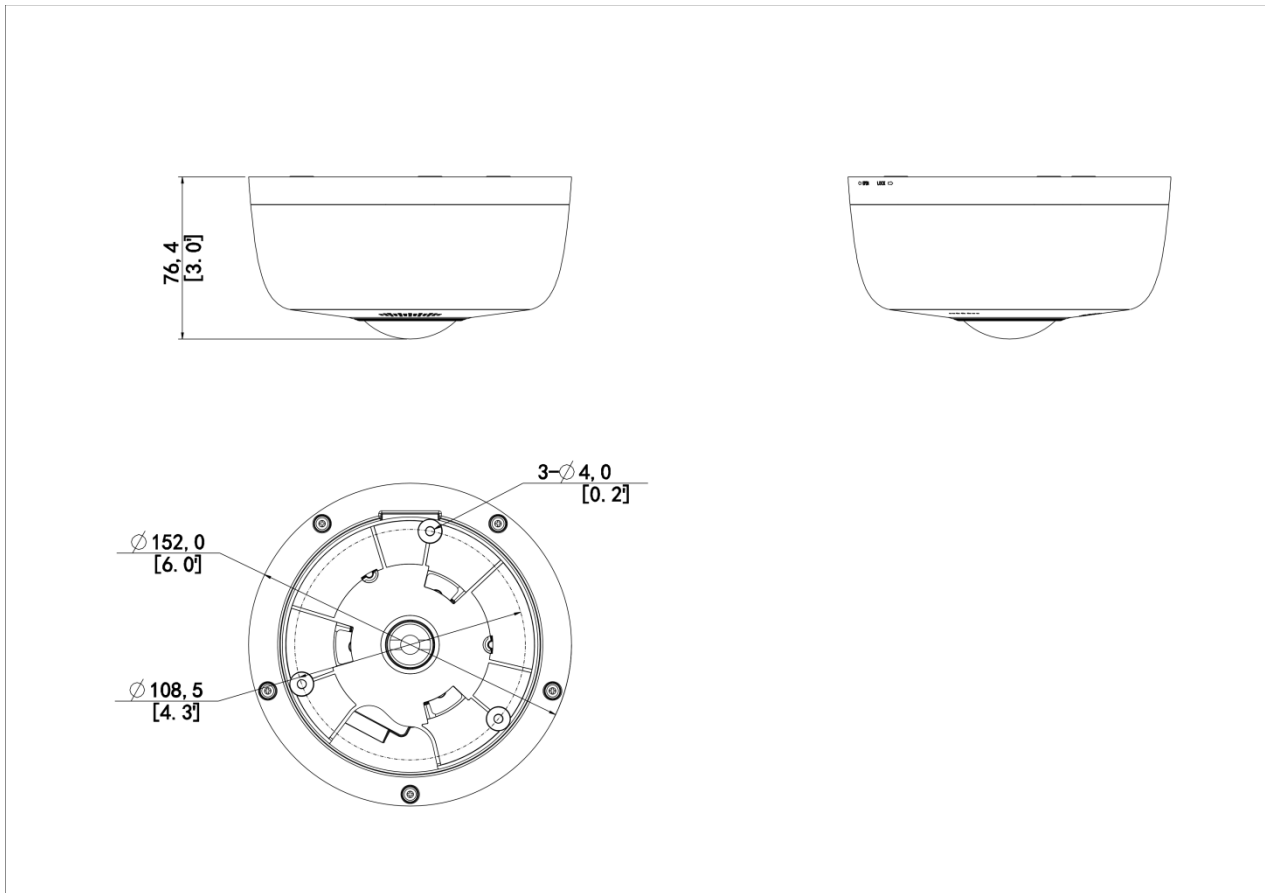

# 12MP Parking Space Detection Fisheye Camera PKC17C0@12-C

## Specifications

Model	PKC17C0@12-C
<b>Camera</b>	
Sensor	1/1.7" 12MP CMOS
Focal length	1.8mm
Shutter	1/100000 to 1/25s
Minimum illumination	0.03lux
Lens type	Fixed-focal lens
Iris	F2.0
FOV	180°
<b>Display Parameters</b>	
Resolution	Main stream: 3840*2160; Sub stream: 3280*2464, 2000*2000; Third stream: 720*576 (D1), 352*288 (CIF)
<b>Image</b>	
Frame rate	20, 18, 16, 15, 12, 10, 8, 6, 5, 4, 3, 2, 1
Video compression	H.264 (default), H.265
ROI	Support, up to 8 areas
Video OSD	Supports custom OSD on live view and image
Image OSD	Supports custom OSD on live view and image
Privacy mask	Support, up to 4 areas
<b>Interface</b>	
Network interface	1 x 1000M/100M/10M adaptive Ethernet copper port
Serial port	1 xRS485
Boolean output	1 x alarm output
Boolean input	2 x alarm input
Audio interface	1 x audio output, 1 x audio input
Built-in mic	Support
Built-in speaker	Support
BNC	Support
<b>Service Config</b>	
Third-party server	Two photo servers via HTTP, VIID, and FTP protocols; MQTT server via MQTT protocol
<b>Smart</b>	
Parking space detection	Supports detecting 12 parking spaces
Parking space detection rate	99%
<b>Structure</b>	
Indicator	7-color LED indicator, displays the parking space status
Mount method	Adapter panel
<b>General</b>	
Power supply	DC 12V ±25%, PoE (802.3at)
Weight	690g
Ingress protection	IP67

## Dimensions