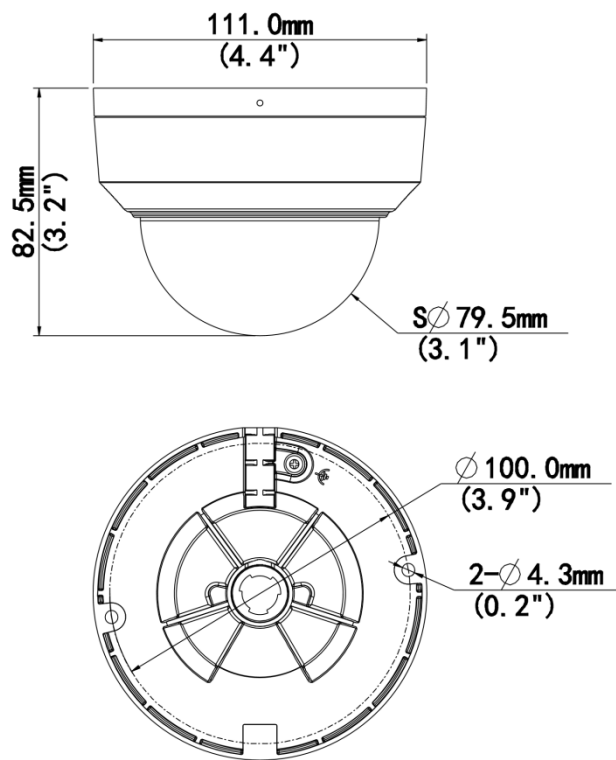

Environment	CE-RoHS (2011/65/EU ; (EU) 2015/863) ; WEEE (2012/19/EU)
Protection	IP67 (IEC 60529) IK10 (IEC 62262)
General	
Power	DC 12 V±25%, PoE (IEEE 802.3af)
Power Consumption	Max. 3.9 W
Power Interface	Ø5.5 mm coaxial power plug
Dimensions	Ø111 mm × 82.5 mm (Ø4.4" × 3.2") (Ø × H)
Weight	0.35 kg (0.77 lb.)
Material	Metal + Plastic
Working Environment	-30 °C to 60 °C (-22 °F to 140 °F), Humidity: ≤ 95% RH (non-condensing)
Storage Environment	-30 °C to 60 °C (-22 °F to 140 °F), Humidity: ≤ 95% RH (non-condensing)
Surge Protection	4 KV
Reset Button	N/A
Web Client Language	1 Language: English

Dimensions