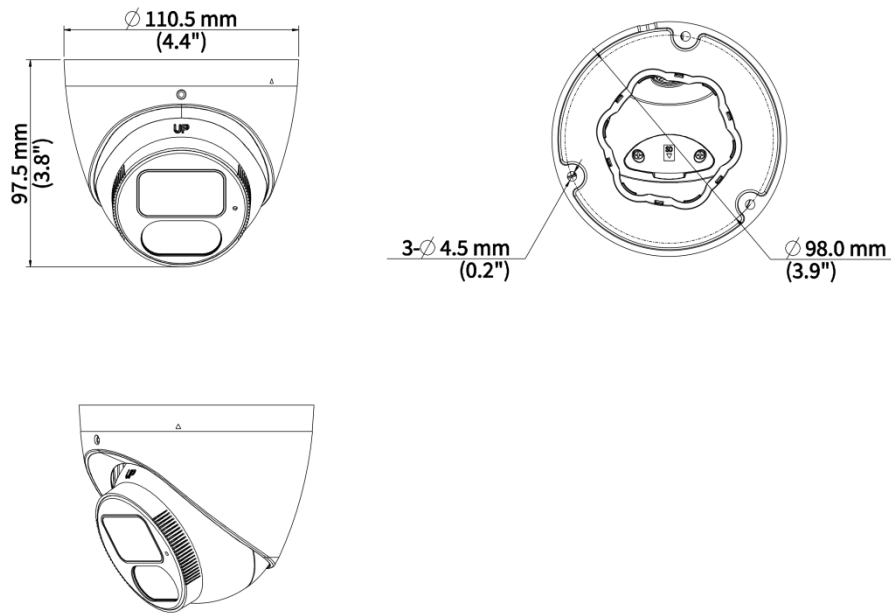

## Specifications

Model	IPC3612SB-ADF28KM-DL-I1	IPC3612SB-ADF40KM-DL-I1
<b>Camera</b>		
Max Resolution	2 MP	
Sensor	1/2.8" CMOS	
Min. Illumination	Color: 0.001F Lux (F1.6, AGC ON), 0 Lux with light	
Day/Night	IR-cut filter with auto switch (ICR)	
Shutter	Auto/Manual, 1 to 1/100000 s	
Adjustment Angle	Pan: 0° to 360°, Tilt: 0° to 80°, Rotate: 0° to 360°	
S/N	> 52 dB	
WDR	120 dB	
<b>Lens</b>		
Focal Length	2.8 mm	4.0 mm
Iris	F1.6	
Field of View (H)	104.1 °	86.5 °
Field of View (V)	58.2 °	46.6 °
Field of View (D)	121.3 °	102.5 °
Lens Type	Fixed	
Iris Type	Fixed	
<b>DORI</b>		
DORI Distance (Lens)	2.8 mm	4.0 mm
DORI Distance (Detect)	29.0 m (95.0 ft.)	41.4 m (135.8 ft.)
DORI Distance (Observe)	14.5 m (47.5 ft.)	20.7 m (67.9 ft.)
DORI Distance (Recognize)	7.0 m (22.8 ft.)	9.9 m (32.6 ft.)
DORI Distance (Identify)	4.3 m (14.3 ft.)	6.2 m (20.4 ft.)
<b>Illuminator</b>		
Illumination Distance (Warm Light)	30 m (98.4 ft.)	
Illumination Distance (IR)	30 m (98.4 ft.)	
Light On/Off Control	Auto/Manual	
Wavelength	850 nm	
<b>Video</b>		
Video Compression	Ultra 265, H.265, H.264, MJPEG	
H.264 Code Profile	Baseline profile, Main profile, High profile	
Frame Rate	Main Stream: 1080P (1920 × 1080), max. 30 fps; 720P (1280 × 720), max. 30 fps; Sub Stream: 720P (1280 × 720), max. 30 fps; D1 (720 × 576), max. 30 fps; 640 × 360, max. 30 fps; 2CIF (704 × 288), max. 30 fps; CIF (352 × 288), max. 30 fps; Third Stream: D1 (720 × 576), max. 30 fps; 640 × 360, max. 30 fps; 2CIF (704 × 288), max. 30 fps; CIF (352 × 288), max. 30 fps;	
Video Bit Rate	128 Kbps to 16 Mbps	
U-code	Support	
OSD	Up to 8 OSDs	

## Dimensions