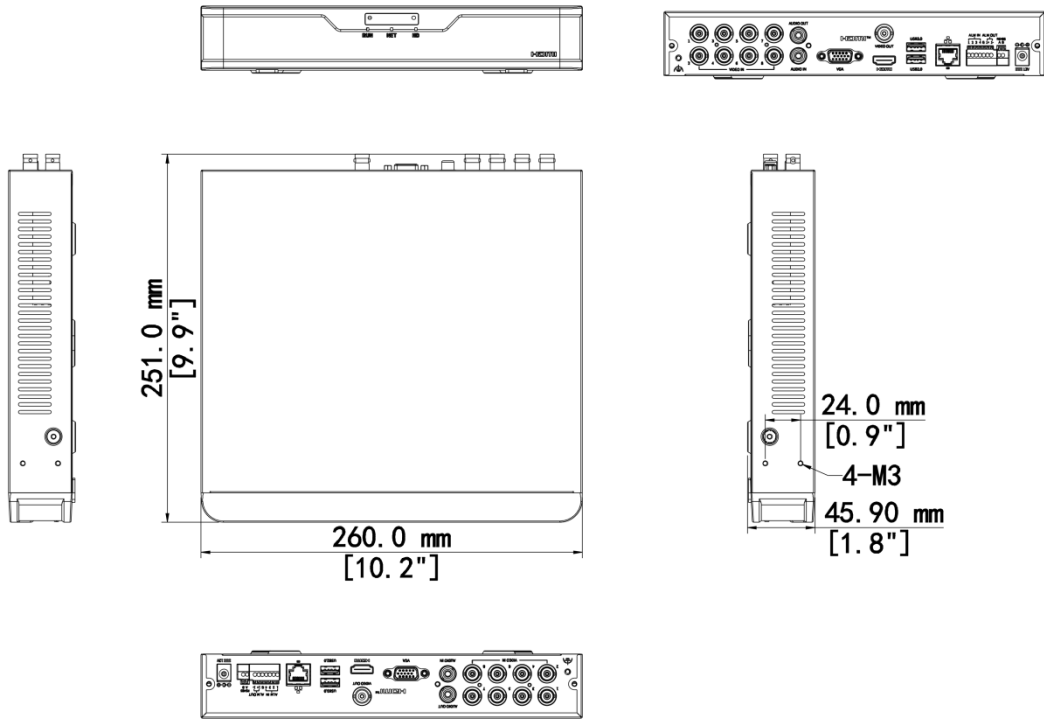

## Specifications

Model	XVR301-08U3
Video/Audio Input	
IP Video Input	8-ch
Analog Video Input	8-ch, BNC
Max IP Video Input	16-ch
Supported Analog Camera Types	Support AHD input: 8MP@15fps 5MP@20fps 4MP@30fps 1080P@30fps 720P@30fps Support TVI input: 8MP@15fps 5MP@20fps 4MP@30fps 1080P@30fps 720P@30fps Support CVI input: 8MP@15fps 5MP@25fps 4MP@30fps 1080P@30fps 720P@30fps Support CVBS input
BNC Audio Input	8-ch, channel audio
RCA Audio Input	1-ch
Video/Audio Output	
HDMI Output	HDMI: 4K (3840 × 2160)/30 Hz, 1920 × 1080/60 Hz, 1920 × 1080/50 Hz, 1600 × 1200/60 Hz, 1280 × 1024/60 Hz, 1280 × 720/60 Hz, 1024 × 768/60 Hz
VGA Output	VGA: 1920 × 1080/60 Hz, 1920 × 1080/50 Hz, 1600 × 1200/60 Hz, 1280 × 1024/60 Hz, 1280 × 720/60 Hz, 1024 × 768/60 Hz
BNC Video Output	1-ch
RCA Audio Output	1-ch
Live View Display	HDMI/VGA: 1/4/6/8/9/16
Playback Screen	1/4/9/16
Encoding/Decoding	
Recording Resolution	8MP/5MP/4MP/1080P/720P/D1
Recording Frame Rate	Main stream: 8MP@8fps Sub stream: D1@8fps Main stream: 5MP@12fps Sub stream: D1@12fps

	Korean, Japanese, Latvian, Lithuanian, Persian
<b>Hard Disk</b>	
SATA	1 SATA interface
Capacity	Up to 16 TB for each HDD (The maximum HDD capacity varies with environment temperature)
<b>External Interface</b>	
Network Interface	1 RJ45 10 M/100 M/1000 M self-adaptive Ethernet Interface
USB	Rear panel: 1 × USB2.0, 1 × USB3.0
RS485	1
RS232	N/A
Alarm In	4-ch
Alarm Out	1-ch
Power Supply	DC 12 V/2 A
<b>Working Environment</b>	
Working Temperature	-10 °C to 55 °C (14 °F to 131 °F )
Working Humidity	≤ 90% RH (non-condensing)
Power Consumption (without HDD)	≤ 12W
<b>Dimensions</b>	
Weight (without HDD)	≤1.2 Kg ( 2.65lb )
Dimensions	260mm ×251mm× 46mm (10.2" × 9.9"×1.8")
<b>Certification</b>	
Certification	CE, FCC, UL, RoHS, WEEE
CE	EN 55032, EN 61000-3-3, EN IEC 61000-3-2
FCC	Part15 Subpart B

# Dimensions