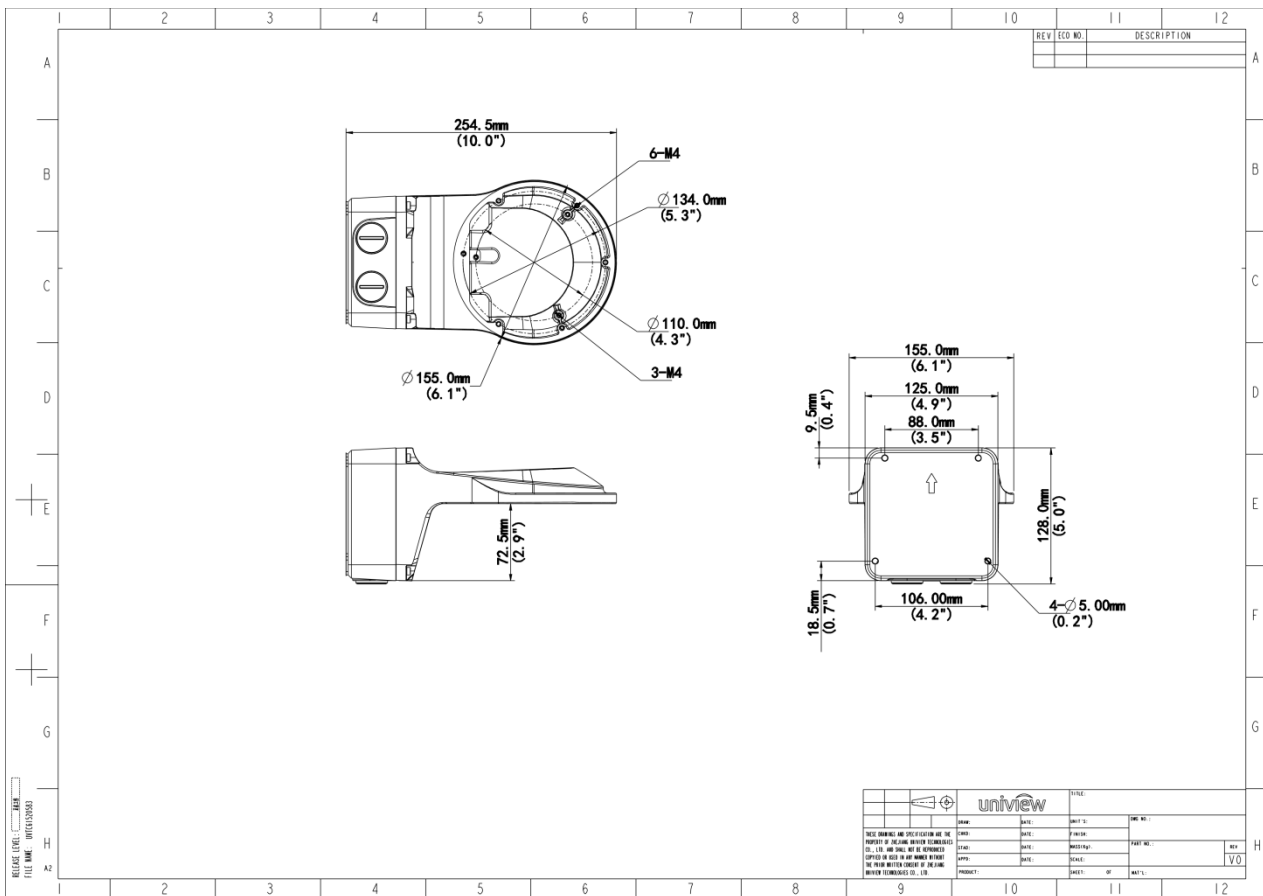

Specifications

Model	TR-JB07/WM04-IN
Bracket	
Application	Outdoor, wall installation for 4-inch fixed dome
Bracket Dimensions	253mmx125mmx125mm (10" x4.9" x4.9")
Bracket Weight	0.96kg(2.1lb)
Bracket Material	Aluminum alloy

Dimensions