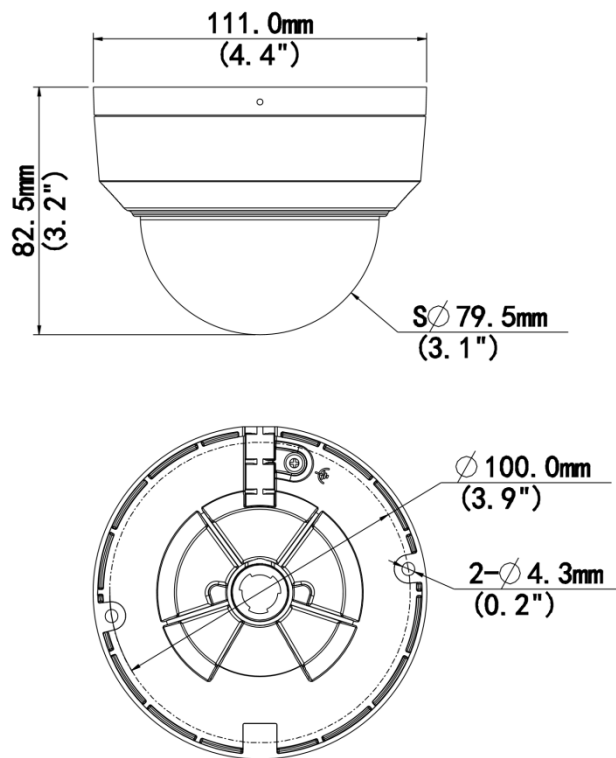

Protection	IP67 (IEC 60529) IK10 (IEC 62262)
EMC	CE-EMC (EN 55032, EN 61000-3-3, EN IEC 61000-3-2, EN 50130-4) FCC (FCC 47 CFR part15 B)
Safety	CE-LVD (EN 62368-1) UL/CUL (UL 62368-1, CAN/CSA C22.2 No. 62368-1)
Environment	CE-RoHS (2011/65/EU ; (EU) 2015/863) ; WEEE (2012/19/EU)
General	
Power	DC 12 V±25%, PoE (IEEE 802.3af)
Power Consumption	Max. 3.6 W
Power Interface	Ø5.5 mm coaxial power plug
Dimensions	Ø111 mm × 83 mm (Ø4.4" × 3.3") (Ø × H)
Weight	0.36 kg (0.79 lb.)
Working Environment	-30 °C to 60 °C (-22 °F to 140 °F), Humidity: ≤ 95% RH (non-condensing)
Storage Environment	-30 °C to 60 °C (-22 °F to 140 °F), Humidity: ≤ 95% RH (non-condensing)
Surge Protection	4 KV
Reset Button	N/A
Material	Metal + Plastic
Web Client Language	5 Languages: English, Russian, Spanish, Vietnamese, Turkish

## Dimensions

Aggregate product size diagram using IPC322LB-ADF28K-H3 as an example