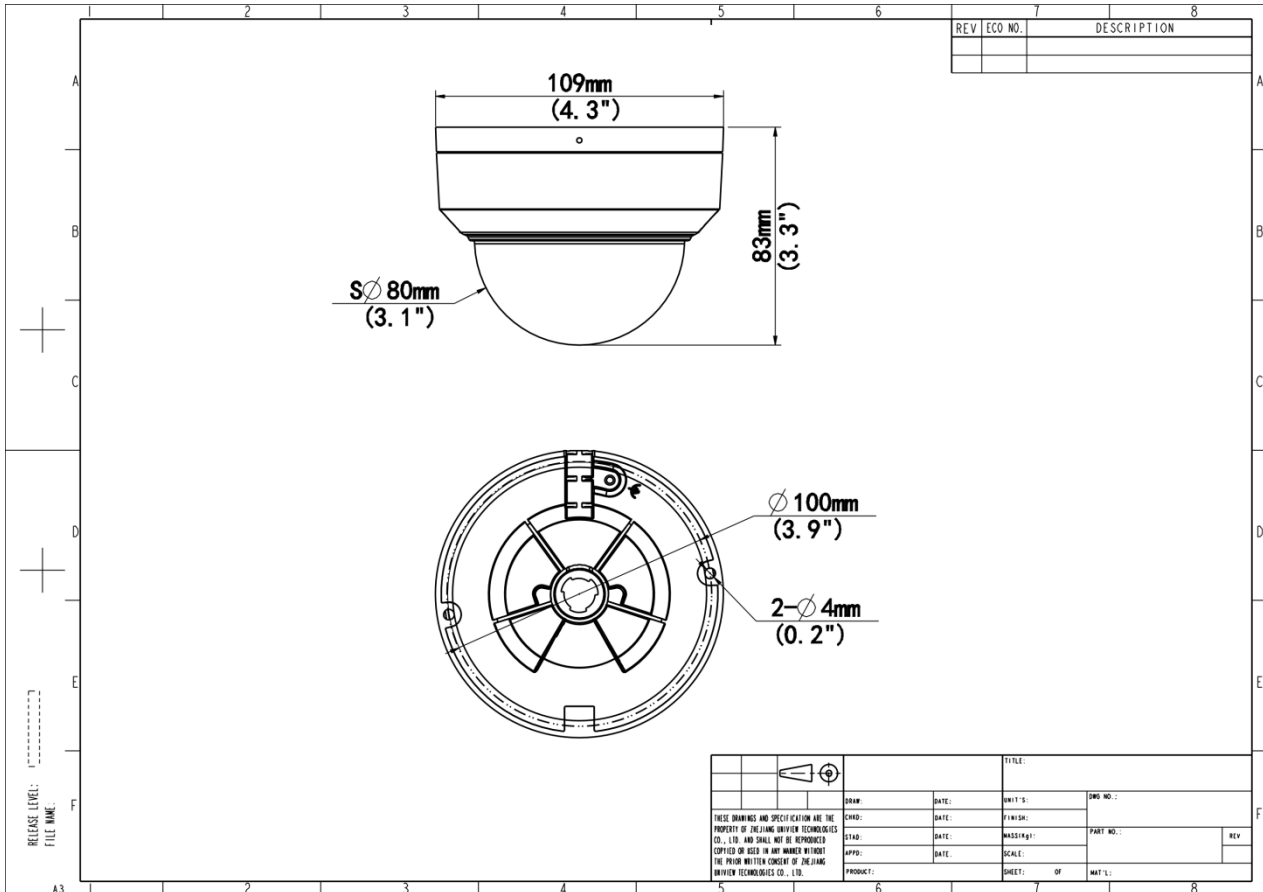

Accessories

TR-JB03-G-IN

Junction Box for Mini Fix-dome(Support wiring from behind)

TR-UM06-E-IN

Slant Mounting Bracket for Fixed Dome

TR-A01-IN

NPT 3/4" Waterproof Cable Gland

TR-UP06-IN

Universal Pole Mounting Bracket

TR-UC08-C

Bullet&Dome Corner Mounting Bracket

TR-SE24-IN

Dome Pendant Mounting Pole 200mm