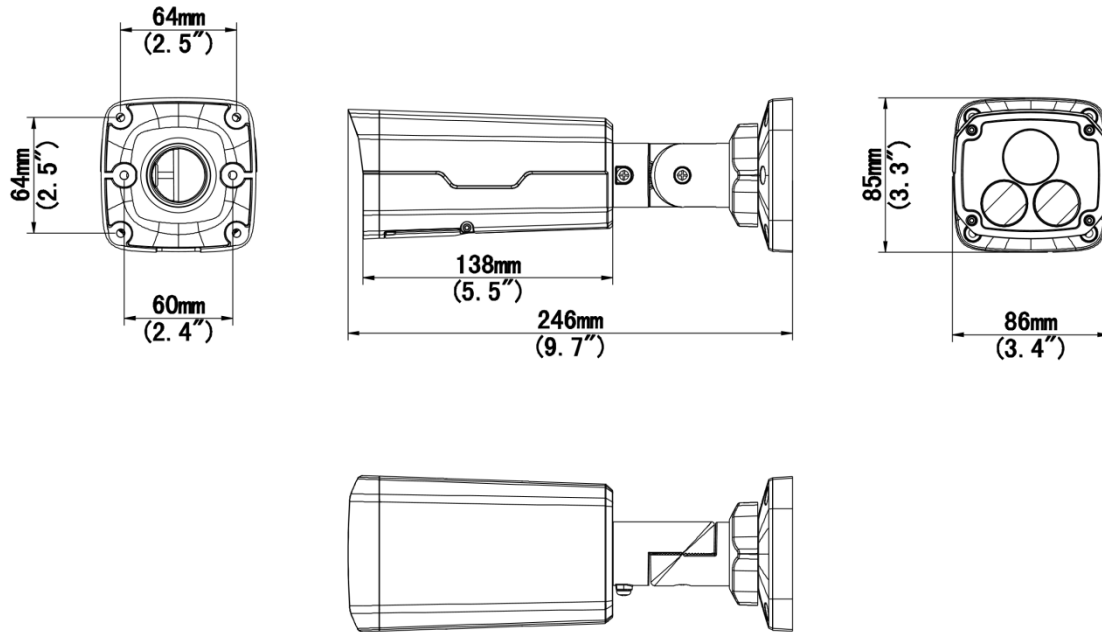

Dimensions

Accessories

TR-JB07-D-IN-V2 Bullet Junction Box(Support wiring from behind)	TR-JB06-A-IN Middle Bullet Junction Box(Elegant White)	TR-UP06-B-IN Bullet Pole Mounting Bracket
TR-A01-IN NPT 3/4" Waterproof Cable Gland	TR-UP06-C-IN-V2 Pole Mounting Bracket for Bullet Junction Box Only	TR-UC08-C-V2 Bullet&Dome Corner Mounting Bracket