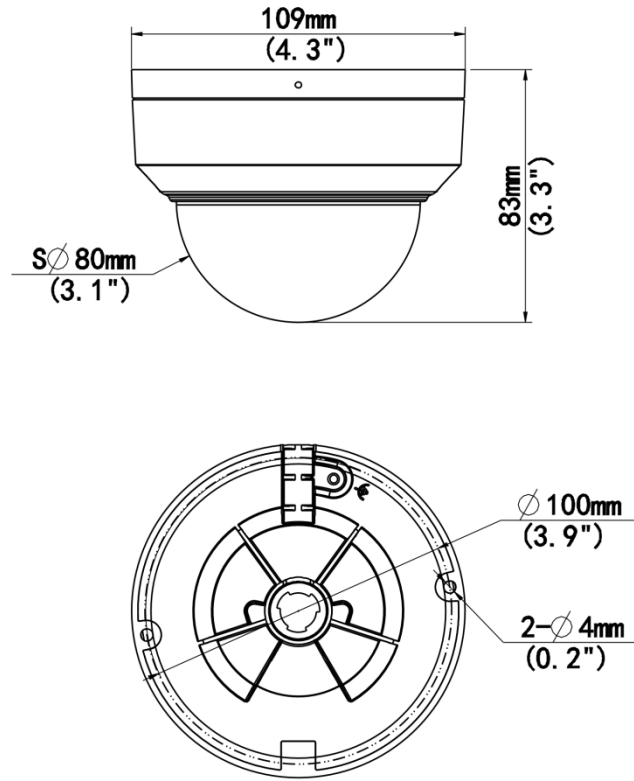

Dimensions

Accessories

TR-JB03-G-IN

Junction Box for Mini Fix-dome(Support wiring from behind)

TR-UM06-E-IN

Slant Mounting Bracket for Fixed Dome

TR-A01-IN

NPT 3/4" Waterproof Cable Gland

TR-UP06-IN

Universal Pole Mounting Bracket

TR-UC08-C

Bullet&Dome Corner Mounting Bracket

TR-SE24-IN

Dome Pendant Mounting Pole 200mm