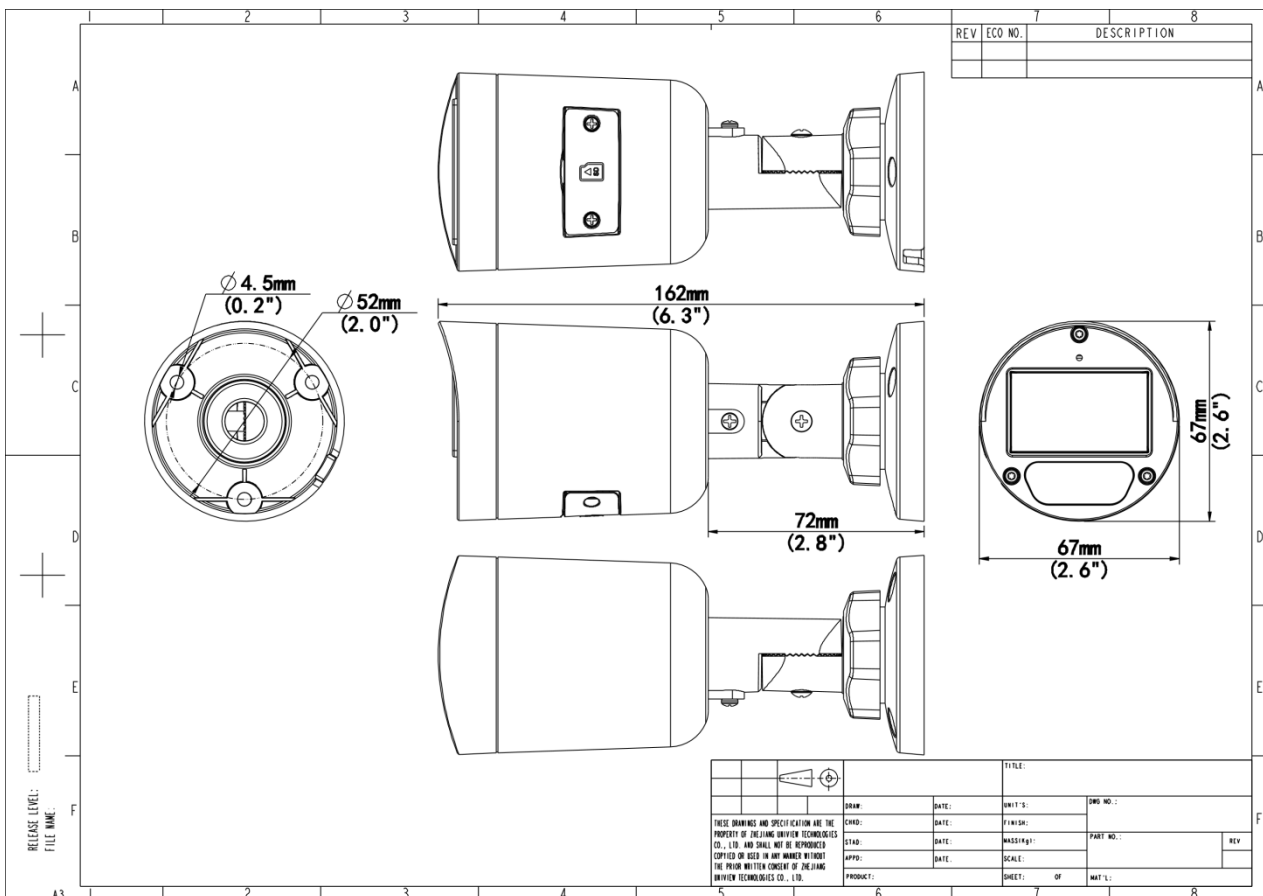

## Specifications

Model	IPC2122LB-AF28K-DL	IPC2122LB-AF40K-DL
<b>Camera</b>		
Max Resolution	2 MP	
Sensor	1/2.9" CMOS	
Min. Illumination	Colour: 0.005 lux ( F1.6, AGC ON) 0 Lux with light	
Day/Night	IR-cut filter with auto switch (ICR)	
Shutter	Auto/Manual, 1 ~ 1/100000s	
Adjustment Angle	Pan: 0° ~ 360°, Tilt: 0° ~ 90°, Rotate: 0° ~ 360°	
S/N	>52 dB	
WDR	DWDR	
<b>Lens</b>		
Focal Length	2.8 mm	4.0 mm
Iris Type	Fixed	
Iris	F1.6	
Field of View (H)	101.1°	83.7°
Field of View (V)	55.0°	44.6°
Field of View (D)	111.0°	89.1°
Lens Type	Fixed	
<b>DORI</b>		
DORI Distance (Lens)	2.8mm	4.0mm
DORI Distance (Detect)	45.0(147.6ft)	64.3(210.9ft)
DORI Distance (Observe)	18.0(59.1ft)	25.7(84.4ft)
DORI Distance (Recognize)	9.0(29.5ft)	12.9(42.2ft)
DORI Distance (Identify)	4.5(14.8ft)	6.4(21,1ft)
<b>Illuminator</b>		
Supplemental Light	Dual light	
Illumination Distance (IR)	30 m (98.4 ft)	
Illumination Distance (Warm Light)	30 m (98.4 ft)	

Power Consumption	Max 4.5W
Power Interface	Ø5.5 mm coaxial power plug
Dimensions	162 × 67 × 67mm (6.4" × 2.6" × 2.6") (L x W x H)
Weight	0.24kg (0.53lb)
Material	Metal + Plastic
Storage Environment	-30 °C to 60 °C (-22 °F to 140 °F), Humidity: ≤ 95% RH (non-condensing)
Working Environment	-30 °C to 60 °C (-22 °F to 140 °F), Humidity: ≤ 95% RH (non-condensing)
Surge Protection	4 KV
Reset Button	N/A
Web Client Language	4 Languages: English, Russian, Spanish, Vietnamese

## Dimensions

Aggregate product size diagram using "main model" as an example