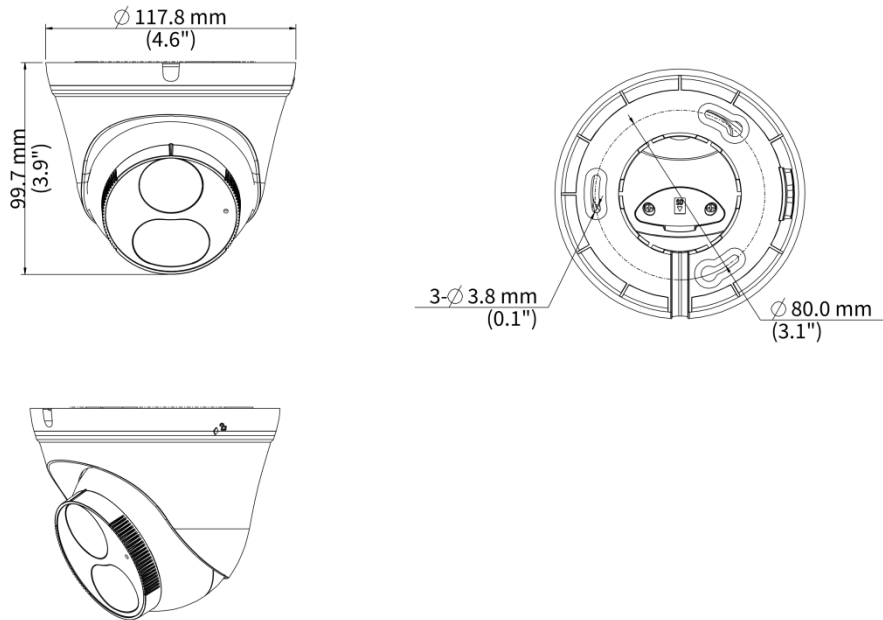

Dimensions

Accessories

TR-JB03-I-IN Junction Box for Turret Camera(Support wiring from behind)	TR-CM24-IN Dome Pendant Mounting Bracket(Indoor)	TR-SE24-A-IN Dome Pendant Mounting Pole 500mm
TR-SE24-IN Dome Pendant Mounting Pole 200mm	TR-JB07/WM03-G-IN-V2 Wall Mounting Assembling Bracket For 32 Fix-dome&Mini Fix-dome&Plastic Turret Camera	TR-WM03-D-IN-V2 Wall Mounting Bracket for 32 Fix-dome&Mini Fix-dome&Plastic Turret Camera