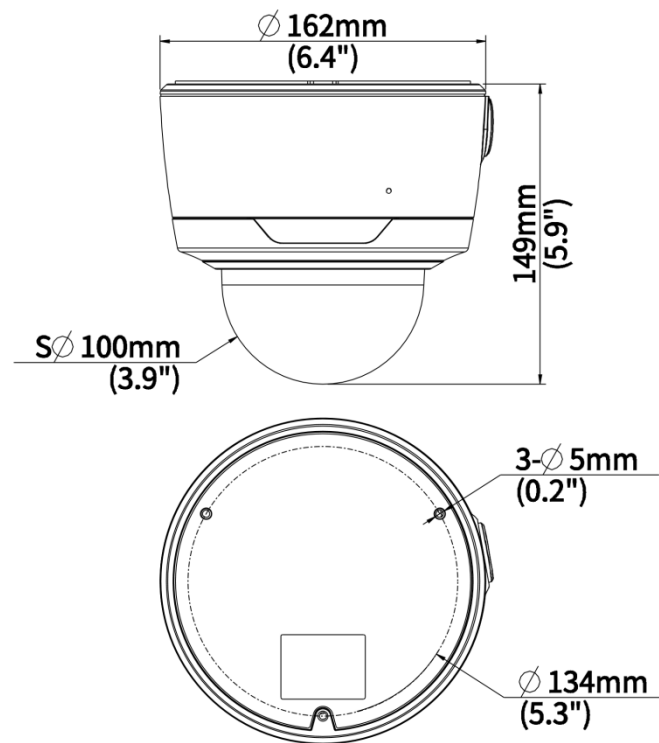

	Chrome 57+, Firefox 58+, Edge 16+
Interface	
Audio I/O	1 Input: impedance 35 kΩ, amplitude 2 V [p-p], 1 Output: impedance 600 Ω, amplitude 2 V [p-p]
Alarm I/O	1/1
Serial Port	N/A
Built-in Mic	Support
Built-in Speaker	N/A
WIFI	N/A
Network	1 × RJ45 10 M/100 M Base-TX Ethernet
Video Output	N/A
Certification	
EMC	CE-EMC (EN 55032, EN 61000-3-3, EN IEC 61000-3-2, EN 50130) FCC (FCC 47 CFR part15 B)
Safety	CE-LVD (EN 62368-1) CB (IEC 62368-1) UL/CUL (UL 62368-1, CAN/CSA C22.2 No. 62368-1)
Environment	CE-RoHS (2011/65/EU;(EU)2015/863); WEEE (2012/19/EU)
Protection	IP67 (IEC 60529) IK10 (IEC 62262)
General	
Power	DC 12 V±25%, PoE (IEEE 802.3af)
Power Consumption	Max. 8.0 W
Power Interface	Ø5.5 mm coaxial power plug
Dimensions	Ø162 mm × 149 mm (Ø6.4" × 5.9") (Ø × H)
Weight	1.36 kg (2.99 lb.)
Material	Metal
Working Environment	-30 °C to 60 °C (-22 °F to 140 °F), Humidity: ≤ 95% RH (non-condensing)
Storage Environment	-30 °C to 60 °C (-22 °F to 140 °F), Humidity: ≤ 95% RH (non-condensing)
Surge Protection	6 KV
Reset Button	Support
Web Client Language	20 Languages: Traditional Chinese, English, Simplified Chinese, Polish, German, Russian, French, Korean, Dutch, Czech, Portuguese (Europe), Portuguese (Brazil), Japanese, Thai, Turkish, Spanish (Latin America), Spanish (Europe), Hungarian, Italian, Vietnamese

Dimensions

Accessories

TR-SE24-IN

Dome Pendant Mounting Pole 200mm

TR-UF45-E-IN

Adapter for 323 Series Fix-dome

TR-SE24-A-IN

Dome Pendant Mounting Pole 500mm