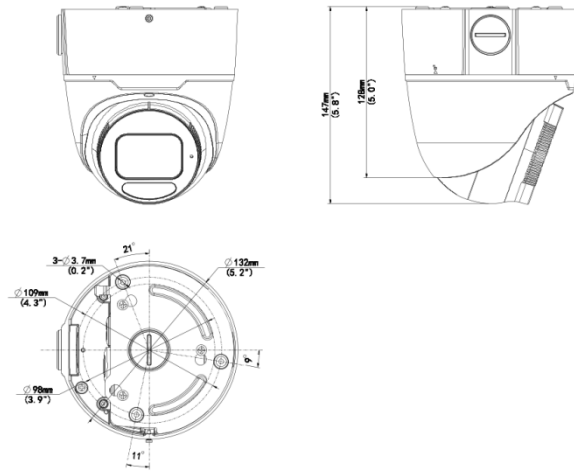

Specifications

Camera	Description
Max Resolution	4MP
Sensor	1/3"CMOS
Min. Illumination	Colour: 0.002 lux (F1.2, AGC ON) 0 lux with IR on
Day/Night	IR-cut filter with auto switch (ICR)
Shutter	Auto/Manual, 1 ~ 1/100000s
Adjustment Angle	Pan: 0° ~ 360°, Tilt: 0° ~ 75°, Rotate: 0° ~ 360°
S/N	>56dB
WDR	130dB
Lens	Description
Focal Length	2.7 ~ 13.5 mm
Iris Type	Fixed
Iris	F1.2
Field of View (H)	103.8°~ 29.7°
Field of View (V)	56.7°~ 16.7°
Field of View (D)	108.3°~ 33.7°
Lens Type	Motorized
DORI	Description
DORI Distance (Lens)	2.7mm, 13.5mm
DORI Distance (Detect)	60.8m(199ft), 303.8m(996.7ft)
DORI Distance (Observe)	24.3m(79.7ft), 121.5m(398.6ft)
DORI Distance (Recognize)	12.2m(40ft), 60.8m(199.5ft)

Dimensions

Accessories

TR-WM03-B-IN

Wall Mounting Assembling Bracket for 3 Inch Hemisphere

TR-SE24-IN

Dome Pendant Mounting Pole 200m

m

TR-SE24-A-IN