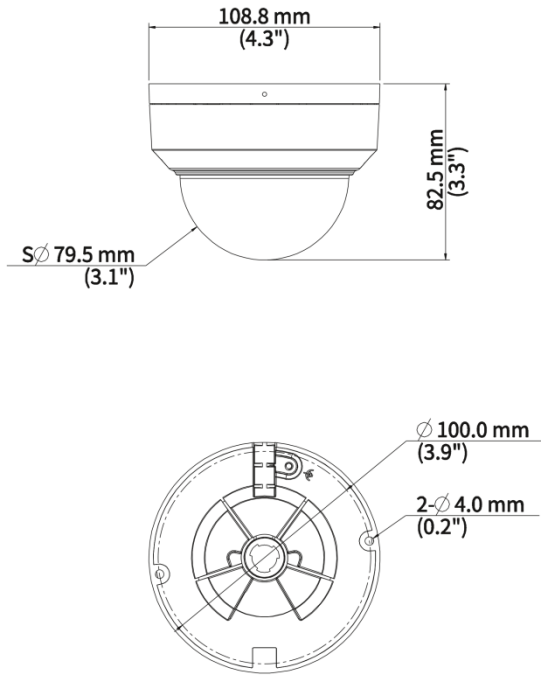

Power Interface	5.5 mm Power Interface
Video Output	BNC, supports TVI/AHD/CVI/CVBS
<b>Operating Environment</b>	
Temperature	-30°C to 60°C (-22°F to 140°F)
Humidity	≤ 95% RH (non-condensing)
Surge Protection	4 KV for power, 4 KV for video output interfaces
<b>General</b>	
Power	DC 12 V±25%/PoC
Power Consumption	MAX 3.3W
Mount	Wall Mount, Pole Mount, Corner Mount, Pendant Mount, Tilted Mount
Dimensions	Φ109mm*83mm (diameter*height)
Material	Metal
Weight	390g (0.86lb)
OSD Menu Language	11 Languages: English, German, Spanish (Latin America), French, Italian, Japanese, Korean, Polish, Portuguese (Brazil), Russian, Turkish
<b>Certification</b>	
EMC	CE-EMC (EN 55032, EN 61000-3-3, EN IEC 61000-3-2, EN 55035), FCC (FCC 47 CFR part15 B)
Safety	CE-LVD (EN 62368-1)
Environment	CE-RoHS (2011/65/EU; (EU) 2015/863); WEEE (2012/19/EU)
Protection	IP67 (IEC 60529) IK10 (IEC 62262)

# Dimensions