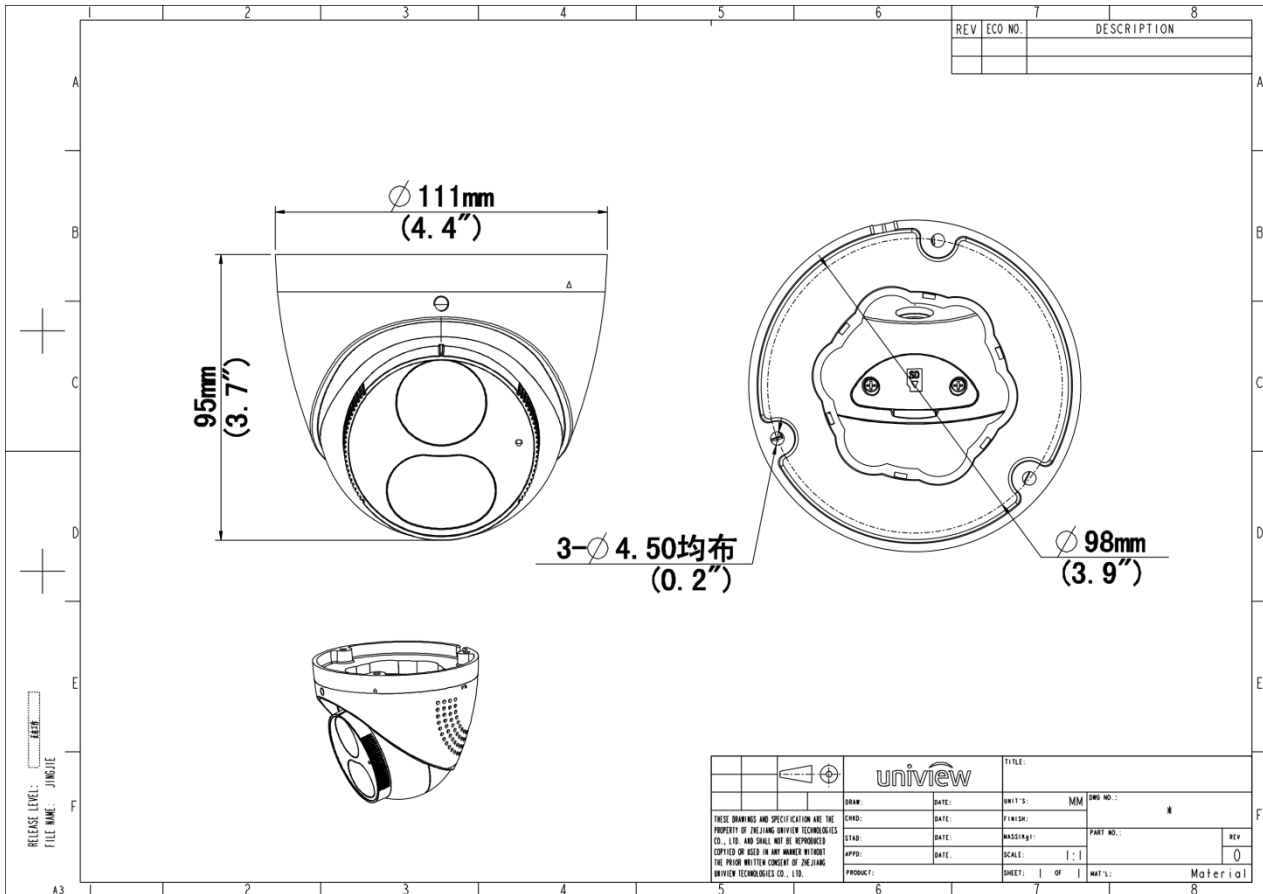

Dimensions

Accessories

TR-JB03-G-IN

Junction Box for Mini Fix-dome(Support wiring from behind)

TR-JB07/WM03-G-IN

Wall Mounting Assembling Bracket for 32 Fix-dome&Mini Fix-dome&Plastic Turret Camera

TR-WM03-D-IN

Wall Mounting Bracket for 32 Fix-dome&Mini Fix-dome&Plastic Turret Camera