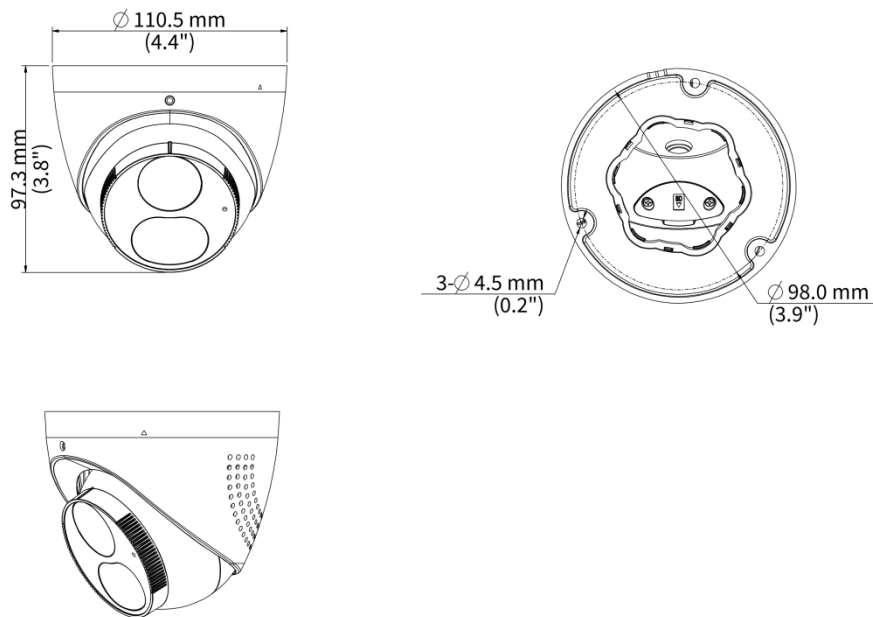

Accessories

TR-JB03-G-IN

Junction Box for Mini Fix-dome(Support wiring from behind)

TR-JB07/WM03-G-IN

Wall Mounting Assembling Bracket For or 32 Fix-dome&Mini Fix-dome&Plastic Turret Camera

TR-WM03-D-IN

Wall Mounting Bracket for 32 Fix-dome&Mini Fix-dome&Plastic Turret Camera

TR-UM06-E-IN

Slant Mounting Bracket for Fixed Dome

TR-A01-IN

NPT 3/4" Waterproof Cable Gland

TR-UP06-IN

Universal Pole Mounting Bracket