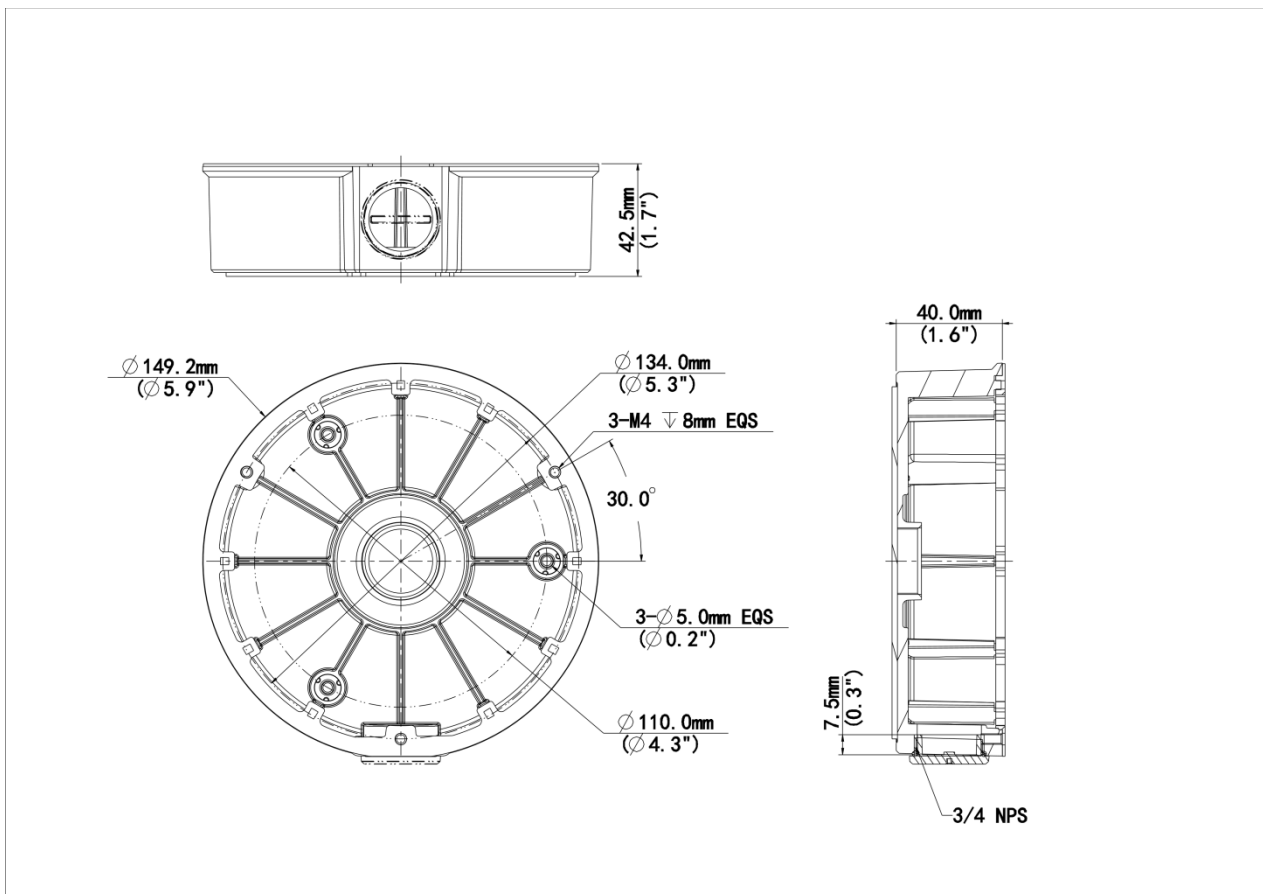

Specifications

Model	TR-JB04-D-IN
Bracket	
Application	Wall installation for 8MP fisheye
Bracket Dimensions	Φ149.2 mm × 42.5 mm (5.9" × 1.7")
Bracket Weight	0.31 kg (0.68 lb)
Bracket Material	Aluminum alloy

Dimensions