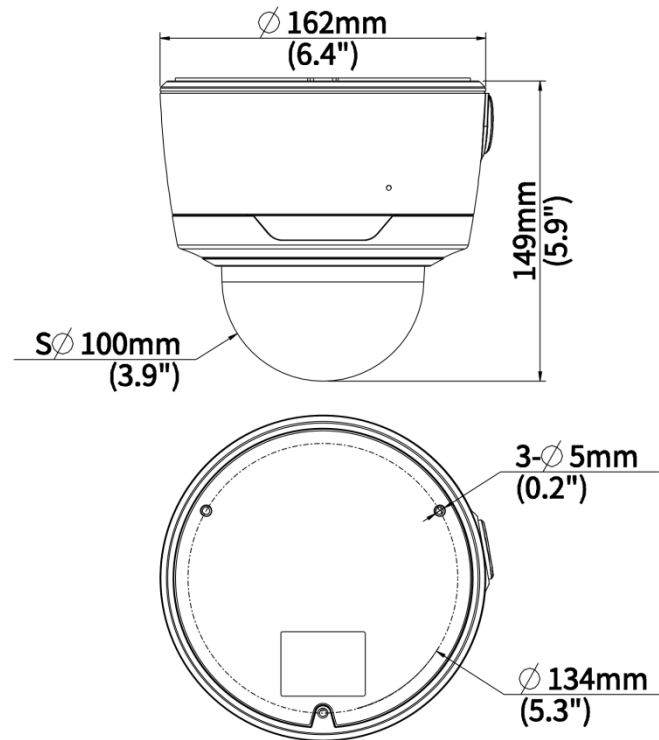

	Chrome 57+, Firefox 58+, Edge 16+
<b>Interface</b>	
Audio I/O	1 Input: impedance 35 k $\Omega$ , amplitude 2 V [p-p], 1 Output: impedance 600 $\Omega$ , amplitude 2 V [p-p]
Alarm I/O	1/1
Serial Port	N/A
Built-in Mic	Support
Built-in Speaker	N/A
WIFI	N/A
Network	1 $\times$ RJ45 10 M/100 M Base-TX Ethernet
Video Output	N/A
<b>Certification</b>	
EMC	CE-EMC (EN 55032, EN 61000-3-3, EN IEC 61000-3-2, EN 50130) FCC (FCC 47 CFR part15 B)
Safety	CE-LVD (EN 62368-1) CB (IEC 62368-1) UL/CUL (UL 62368-1, CAN/CSA C22.2 No. 62368-1)
Environment	CE-RoHS (2011/65/EU;(EU)2015/863); WEEE (2012/19/EU)
Protection	IP67 (IEC 60529) IK10 (IEC 62262)
<b>General</b>	
Power	DC 12 V $\pm$ 25%, PoE (IEEE 802.3af)
Power Consumption	Max. 8.0 W
Power Interface	$\varnothing$ 5.5 mm coaxial power plug
Dimensions	$\varnothing$ 162 mm $\times$ 149 mm ( $\varnothing$ 6.4" $\times$ 5.9") ( $\varnothing \times$ H)
Weight	1.36 kg (2.99 lb.)
Material	Metal
Working Environment	-30 $^{\circ}$ C to 60 $^{\circ}$ C (-22 $^{\circ}$ F to 140 $^{\circ}$ F), Humidity: $\leq$ 95% RH (non-condensing)
Storage Environment	-30 $^{\circ}$ C to 60 $^{\circ}$ C (-22 $^{\circ}$ F to 140 $^{\circ}$ F), Humidity: $\leq$ 95% RH (non-condensing)
Surge Protection	6 KV
Reset Button	Support
Web Client Language	20 Languages: Traditional Chinese, English, Simplified Chinese, Polish, German, Russian, French, Korean, Dutch, Czech, Portuguese (Europe), Portuguese (Brazil), Japanese, Thai, Turkish, Spanish (Latin America), Spanish (Europe), Hungarian, Italian, Vietnamese

## Dimensions