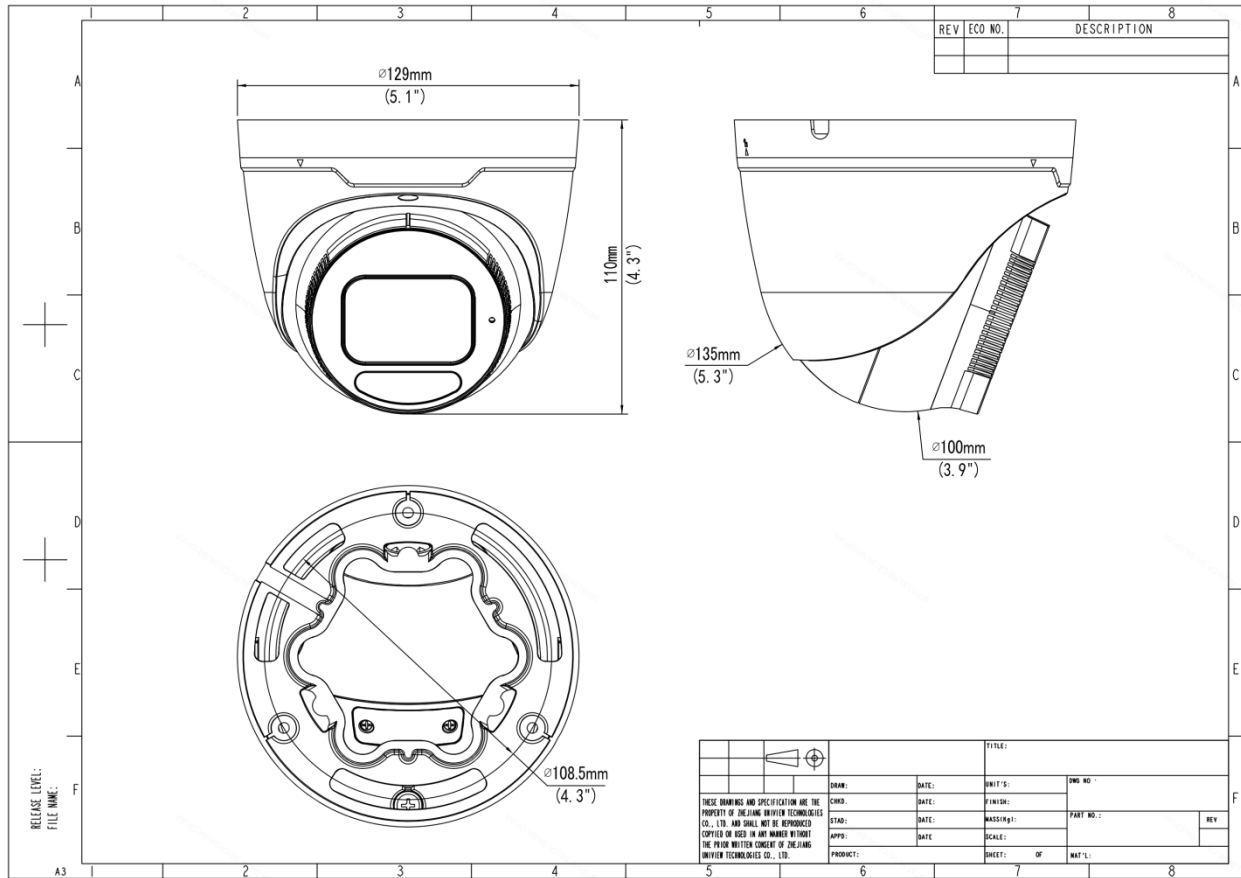

Dimensions

Accessories

TR-JB03-H-IN

Junction Box for Metal Turret Camera
(Support wiring from behind)

TR-JB07/WM03-F-IN

Wall Mounting Assembling Bracket with Back Hole for 3 Inch Hemisphere

TR-WM03-B-IN

Wall Mounting Assembling Bracket for 3 Inch Hemisphere