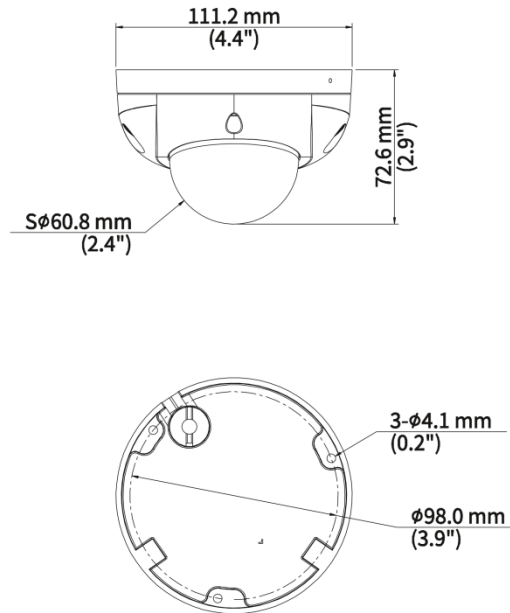

Interface	
Audio I/O	N/A
Alarm I/O	N/A
Serial Port	N/A
Built-in Mic	Support
Built-in Speaker	N/A
WIFI	N/A
Network	1 × RJ45 10 M/100 M Base-TX Ethernet
Video Output	N/A
Certification	
EMC	CE-EMC (EN 55032, EN 61000-3-3, EN IEC 61000-3-2, EN 50130-4) FCC (FCC 47 CFR part15 B)
Safety	CE LVD (EN 62368-1) UL/CUL (UL 62368-1, CAN/CSA C22.2 No. 62368-1)
Environment	CE-RoHS (2011/65/EU;(EU)2015/863); WEEE (2012/19/EU);
Protection	IP67 (IEC 60529) IK10 (IEC 62262)
General	
Power	DC 12 V±25%, PoE (IEEE 802.3af)
Power Consumption	Max 5.6 W
Power Interface	Ø5.5 mm coaxial power plug
Dimensions	Ø111.2 mm × 72.6 mm (Ø4.4" × 2.9") (Ø × H)
Weight	0.36kg (0.79lb)
Material	Metal + Plastic
Working Environment	-30 °C to 60 °C (-22 °F to 140 °F), Humidity: ≤ 95% RH (non-condensing)
Storage Environment	-40 °C to 70 °C (-40 °F to 158 °F), Humidity: ≤ 95% RH (non-condensing)
Surge Protection	4 KV
Reset Button	Support
Web Client Language	4 Languages: English, Russian, Spanish, Vietnamese

# Dimensions