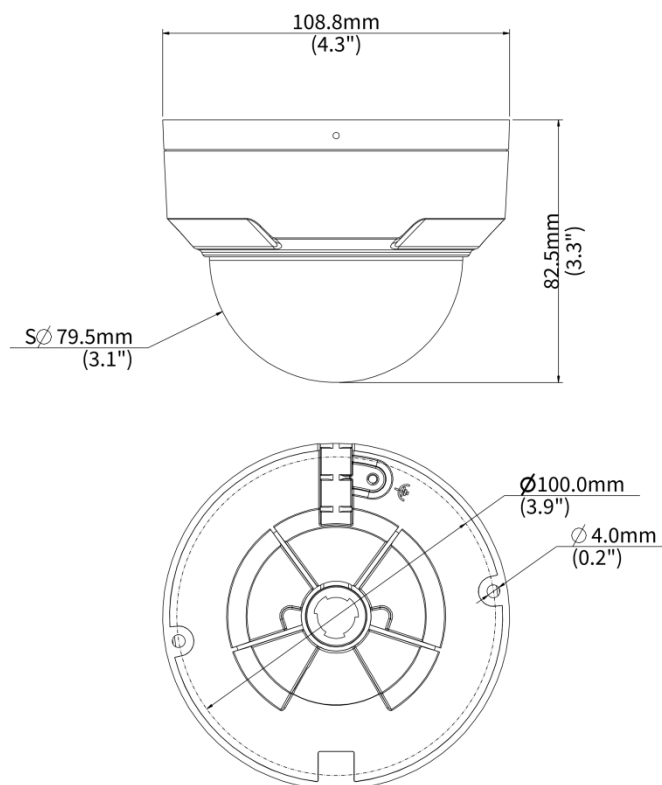

FCC (FCC 47 CFR part15 B)
Safety	CE-LVD (EN 62368-1)
Environment	CE-RoHS (2011/65/EU ; (EU) 2015/863) ; WEEE (2012/19/EU)
Protection	IP67 (IEC 60529) IK10 (IEC 62262)
General	
Power	DC 12 V±25%, PoE (IEEE 802.3af)
Power Consumption	Max. 5.0 W
Power Interface	Ø5.5 mm coaxial power plug
Dimensions	Ø118 mm × 95 mm (Ø4.6" × 3.8") (Ø × H)
Weight	0.28 kg (0.62 lb.)
Material	Metal + Plastic
Storage Environment	-30 °C to 60 °C (-22 °F to 140 °F), Humidity: ≤ 95% RH (non-condensing)
Working Environment	-30 °C to 60 °C (-22 °F to 140 °F), Humidity: ≤ 95% RH (non-condensing)
Surge Protection	4 KV
Reset Button	N/A
Web Client Language	1 Language: English

Dimensions