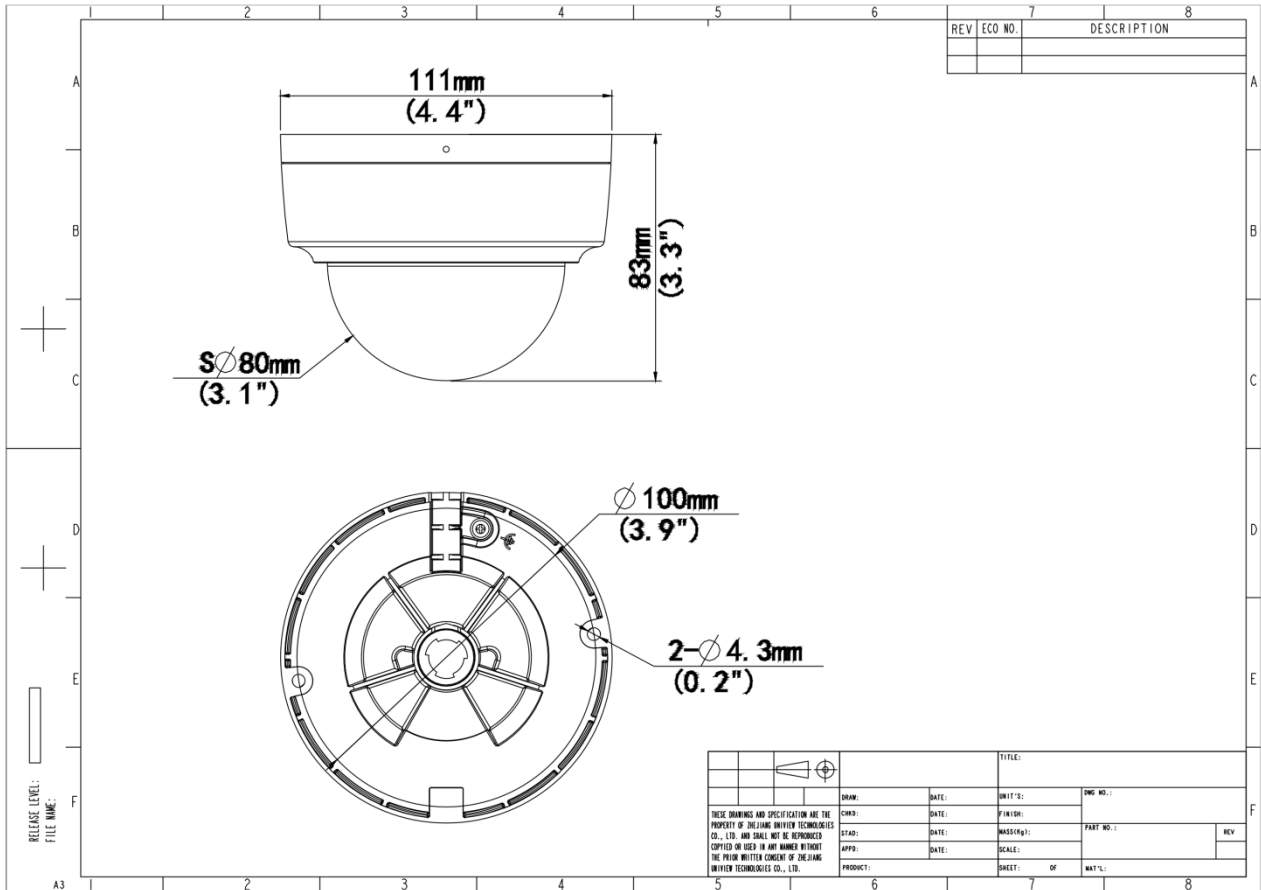

Accessories

TR-JB03-G-IN

Junction Box for Mini Fix-dome(Support wiring from behind)

TR-JB07/WM03-G-IN

Wall Mounting Assembling Bracket for 32 Fix-dome&Mini Fix-dome&Plastic Turret Camera

TR-WM03-D-IN

Wall Mounting Bracket for 32 Fix-dome&Mini Fix-dome&Plastic Turret Camera

TR-CM24-IN

Dome Pendant Mounting Bracket(Indoor)

TR-SE24-A-IN

Dome Pendant Mounting Pole 500mm

TR-SE24-IN

Dome Pendant Mounting Pole 200mm