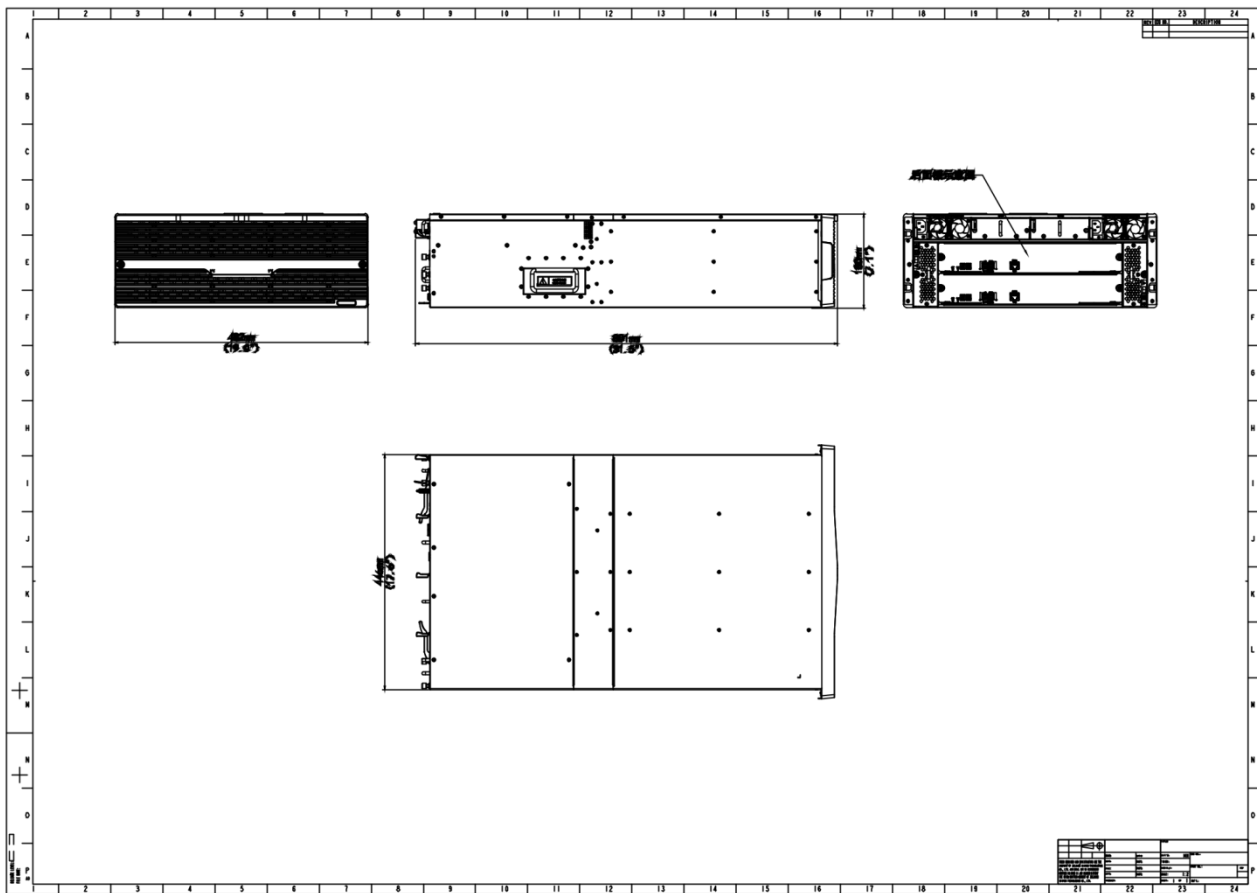

DE3148-V2@P DATASHEET

DE3148-V2@P

Overview

DE3148-V2@P, with high performance, high reliability, high density, high scalability, is an affordable high-level disk enclosure developed especially for video surveillance.

Features

- High-Quality Hardware Design
- high performance
- 12Gbps SAS-3 technology provides superior performance experience
- High density
- The innovative enclosure with 801mm depth and 4U height that holds up to 48 disks, is space-saving
- Redundant power supplies
- The hot-swappable power supply is designed in redundancy and load balancing mode. Automatic power switching in case of failure and online replacement of failed power supply are supported.
- Power protection
- Disk powered on sequentially during system startup, protection from impulse current.
- Multistage fan speed and energy saving
- Fans with multistage speed are configured in the hot-swappable frame in redundancy mode. System power consumption can be balanced intelligently with heat dissipation calculation to ensure low power consumption and stable operation of the system.

Dimensions

Accessories

<p>ND-HD-D-48-01</p> <p>48 Disk Slots Dual Control Storage License Hdd Kit</p>	<p>LIS-NI-HDD Authorization-IN</p> <p>Hdd Authorization Host License</p>	<p>ND-HD6000E-A-D-ST</p> <p>48 Disk Slots Dual Control Storage,Integrative Enterprise SATA Hard Disk(Seagate 6TB*2)</p>
		