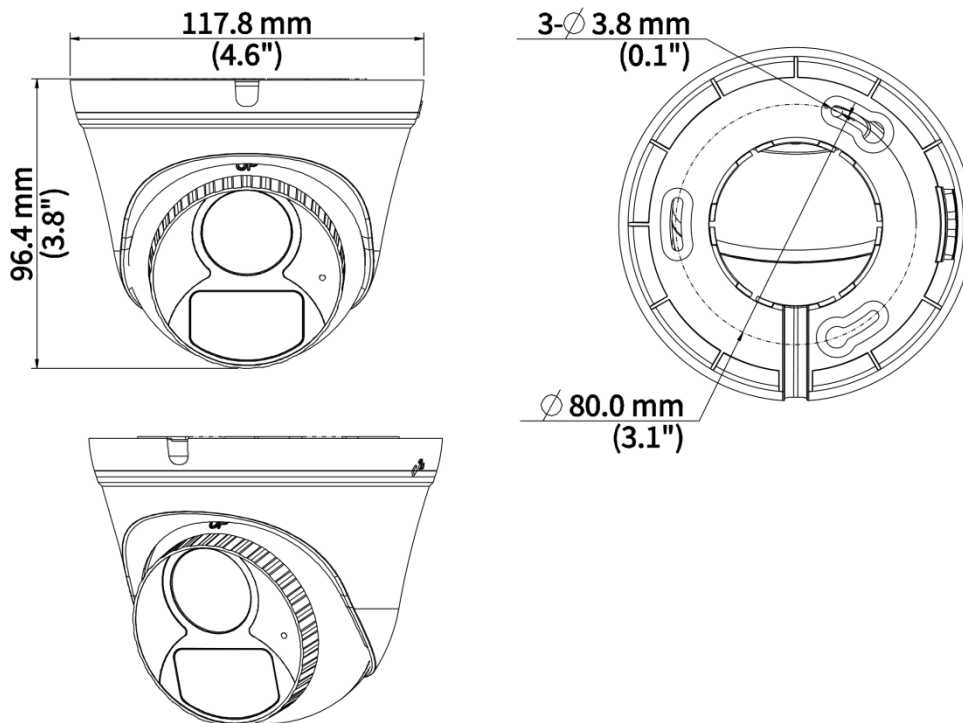

Operating Environment	
Temperature	-30 °C to 60 °C (-22 °F to 140 °F)
Humidity	≤ 95% RH (non-condensing)
Surge Protection	4kV for power&4kV for video output interfaces
General	
Power	DC 12 V ± 25%
Power Consumption	MAX 2.2W
Mount	Wall Mount, Pole Mount, Corner Mount, Pendant Mount
Dimensions	Φ118mm*96mm (diameter*height)
Material	Plastic
Weight	182g(0.40lb)
OSD Menu Language	11 Languages: English, German, Spanish (Latin America), French, Italian, Japanese, Korean, Polish, Portuguese (Brazil), Russian, Turkish
Certification	
EMC	CE-EMC (EN 55032, EN 61000-3-3, EN IEC 61000-3-2, EN 55035), FCC (FCC 47 CFR part15 B)
Safety	CE-LVD (EN 62368-1)
Environment	CE-RoHS (2011/65/EU; (EU) 2015/863); WEEE (2012/19/EU)
Protection	IP67 (IEC 60529)

Dimensions