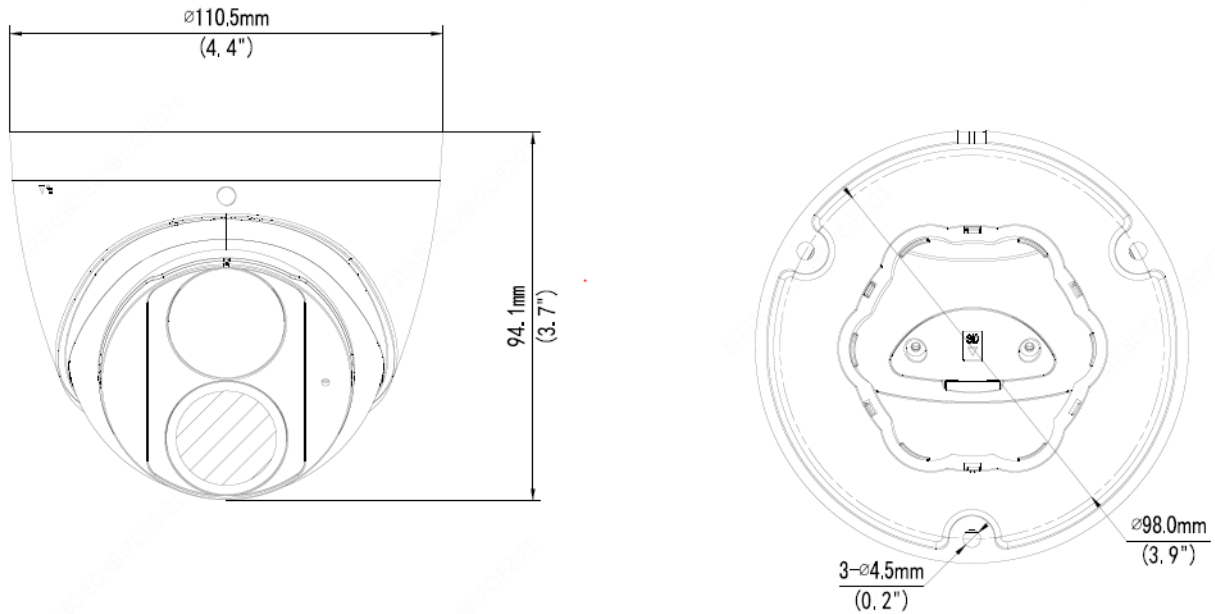

EMC	CE-EMC (EN 55032, EN 61000-3-3, EN IEC 61000-3-2, EN 55035) FCC (FCC 47 CFR part15 B)
Safety	CE LVD (EN 62368-1) CB (IEC 62368-1) UL/CUL (UL 62368-1, CAN/CSA C22.2 No. 62368-1)
Environment	CE-RoHS (2011/65/EU;(EU)2015/863); WEEE (2012/19/EU);
Protection	IP67 (IEC 60529)
General	
Power	DC 12 V±25%, PoE (IEEE 802.3af) Power consumption: Max. 4.5 W
Power Interface	Ø5.5 mm coaxial power plug
Dimensions	Ø110.5 mm × 94.1 mm (Ø4.4" × 3.7") (Ø × H)
Weight	0.36 kg (0.79 lb.)
Material	Metal
Working Environment	-30 °C to 60 °C (-22 °F to 140 °F), Humidity: ≤ 95% RH (non-condensing)
Storage Environment	-30 °C to 60 °C (-22 °F to 140 °F), Humidity: ≤ 95% RH (non-condensing)
Surge Protection	4 KV
Reset Button	N/A
Web Client Language	13 Languages: English, Simplified Chinese, Polish, German, Russian, French, Korean, Dutch, Czech, Portuguese, Spanish, Spanish (Europe), Italian

Dimensions