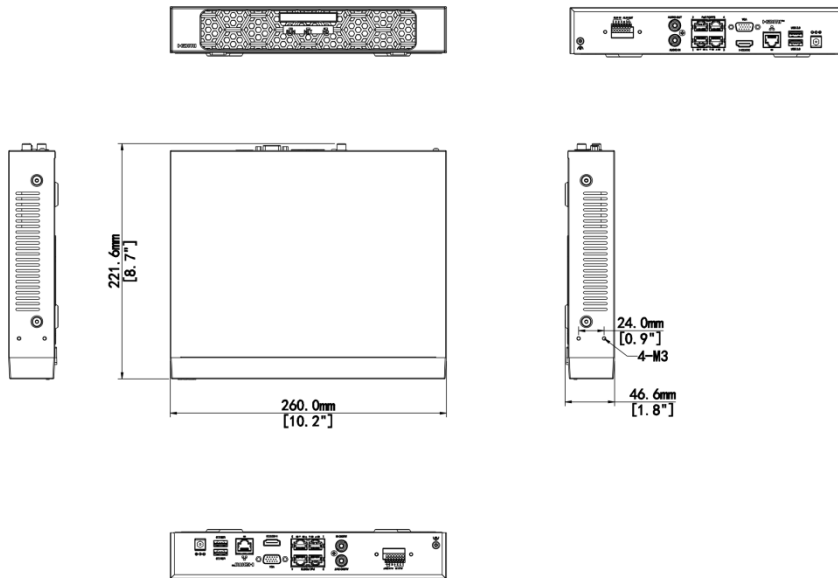

크기

액세서리

RM-1U-260
1 HDD 1U NVR Rack Mount