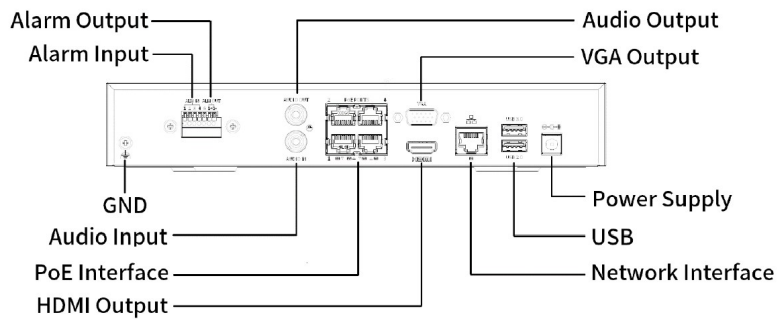

USB	Rear panel: 1 × USB2.0, 1 × USB3.0
RS485	N/A
RS232	N/A
Alarm In	4-ch
Alarm Out	1-ch
Power Supply	DC 48 V/1.35 A
PoE	
Max Power	Max 30 W for single port, Max 50 W in total
Supported Standard	IEEE 802.3at, IEEE 802.3af
Working Environment	
Working Temperature	-10 °C to 55 °C (14 °F to 131 °F)
Working Humidity	≤ 90% RH (non-condensing)
Power Consumption (without HDD)	≤ 10W
Dimensions	
Weight (without HDD)	≤ 1.1Kg (2.43lb)
Dimensions	260mm × 222mm × 47mm (10.2"×8.7"×1.8")
Certification	
Certification	CE, FCC, UL, RoHS, WEEE
CE	EN 55032, EN 61000-3-3, EN IEC 61000-3-2, EN 55035
FCC	Part15 Subpart B

크기

액세서리

RM-1U-260
1 HDD 1U NVR Rack Mount

Rear Panel

Unlimited New View

Zhejiang Uniview Technologies Co., Ltd.

<http://www.uniview.com>

overseasbusiness@uniview.com; globalsupport@uniview.com