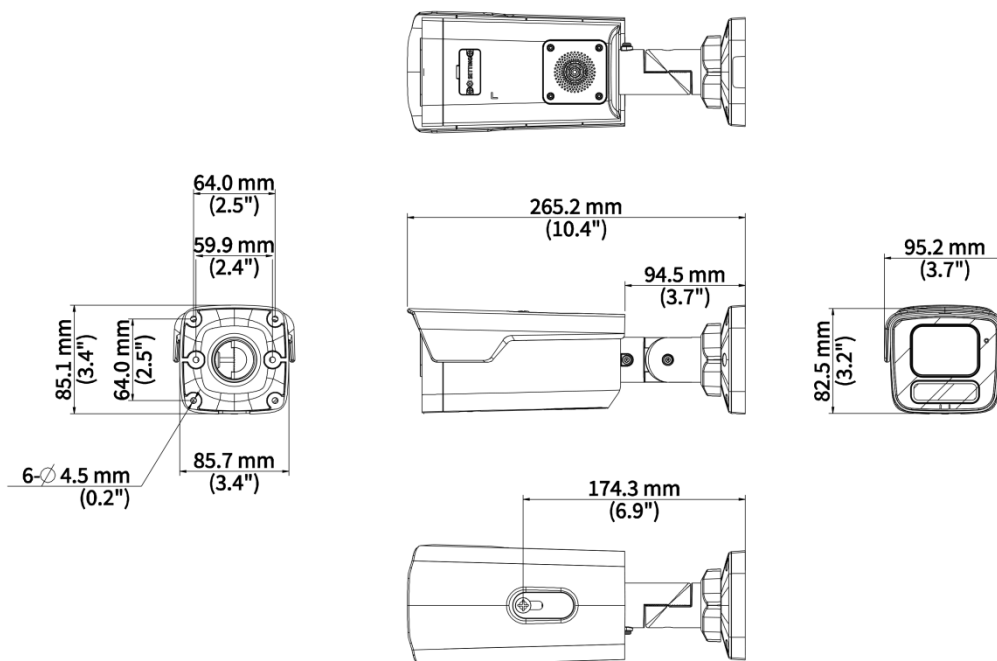

## Specifications

Model	IPC2B14SS-ADF28KMC-I1	IPC2B14SS-ADF40KMC-I1
<b>Camera</b>		
Max Resolution	4 MP	
Sensor	1/2.7" CMOS	
Min. Illumination	Colour: 0.001 lux ( F1.0, AGC ON) 0 lux with IR on	
Day/Night	IR-cut filter with auto switch (ICR)	
Shutter	Auto/Manual, 1 ~ 1/100000s	
Adjustment Angle	Pan: 0° ~ 360°, Tilt: 0° ~ 90°, Rotate: 0° ~ 360°	
S/N	>56 dB	
WDR	130 dB	
<b>Lens</b>		
Focal Length	2.8 mm	4.0 mm
Iris Type	Fixed	
Iris	F1.0	
Field of View (H)	102.3°	85.0°
Field of View (V)	54.7°	45.3°
Field of View (D)	106.8°	90.4°
Lens Type	Fixed	
<b>DORI</b>		
DORI Distance (Lens)	2.8mm	4.0mm
DORI Distance (Detect)	63.0m(206.7ft)	90.0m(295.2ft)
DORI Distance (Observe)	25.2m(82.7ft)	36.0m(118.1ft)
DORI Distance (Recognize)	12.6m(41.3ft)	18.0m(59.1ft)
DORI Distance (Identify)	6.3m(20.7ft)	9.0m(29.5ft)
<b>Illuminator</b>		
Supplemental Light	Dual light	
Illumination Distance (IR)	IR 40 m, Warm Light 40 m	
Illumination Distance (Warm Light)	IR 40 m, Warm Light 40 m	
IR On/Off Control	Auto/Manual	
Wavelength	850 nm	

## Dimensions