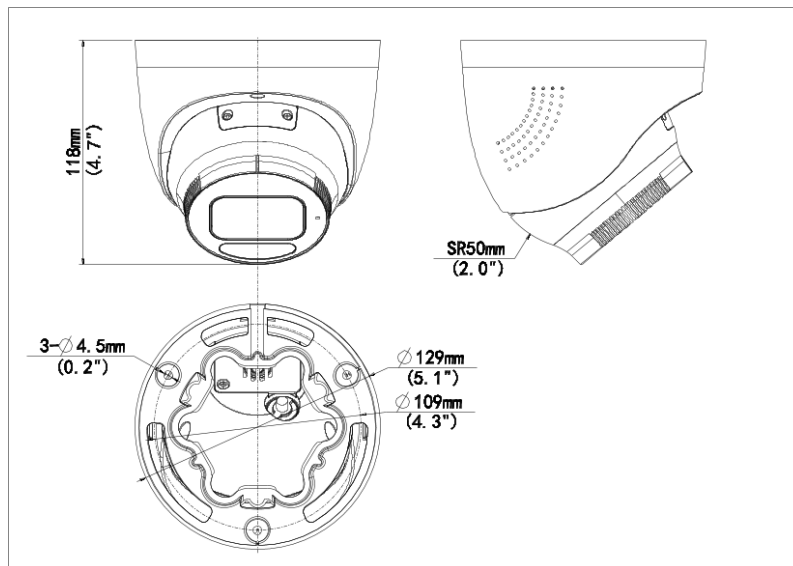

Material	Metal
Working Environment	-30 °C ~ 60 °C (-22 °F ~ 140 °F), Humidity: ≤95% RH (non-condensing)
Storage Environment	-30 °C ~ 60 °C (-22 °F ~ 140 °F), Humidity: ≤95% RH (non-condensing)
Surge Protection	4KV
Reset Button	Support
Web Client Language	20 Languages Traditional Chinese, English, Simplified Chinese, Polish, German, Russian, French, Korean, Dutch, Czech, Portuguese (Europe), Portuguese (Brazil), Japanese, Thai, Turkish, Spanish (Latin America), Spanish (Europe), Hungarian, Italian, Vietnamese

Dimensions

Zhejiang Uniview Technologies Co., Ltd.

No. 369, Xietong Road, Xixing Sub-district, Binjiang District, Hangzhou City, 310051, Zhejiang Province, China (Zhejiang) Pilot Free Trade Zone, China

Email: overseasbusiness@uniview.com; globalsupport@uniview.com

<http://www.uniview.com>

©2024 Zhejiang Uniview Technologies Co., Ltd. All rights reserved.

*Product specifications and availability are subject to change without notice.

*Despite our best efforts, technical or typographical errors may exist in this document. Uniview cannot be held responsible for any such errors and reserves the right to change the contents of this document without prior notice.