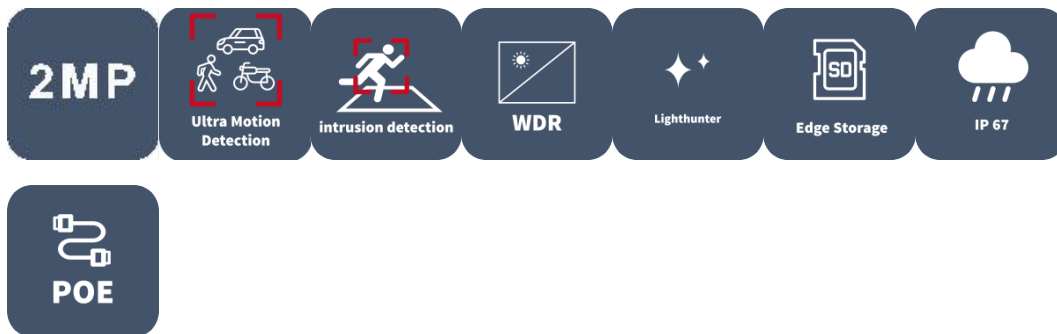

# 2MP HD Intelligent LightHunter IR Fixed Eyeball Network Camera

IPC3612SB-ADF28(40)KM-I0

## Features

- High quality imaging with 2MP, 1/2.8"CMOS sensor
- 2MP (1920\*1080)@30/25fps; 720P (1280\*720)@30/25fps
- Ultra 265, H.265, H.264, MJPEG
- Smart intrusion prevention, include cross line, intrusion, enter area, leave area detection
- Based on target classification, smart intrusion prevention significantly reduce false alarm caused by leaves, birds and lights etc., accurately focus on human and, motor vehicle and non-motor vehicle
- Intelligent
- Intelligent People Flow Counting and Crowd Density Monitoring
- LightHunter technology ensures ultra-high image quality in low illumination environment
- 120dB true WDR technology enables clear image in strong light scene
- Support 9:16 Corridor Mode

- Built-in Mic
- Smart IR, up to 30m (98ft) IR distance
- Supports 512 G Micro SD card
- IP67 protection