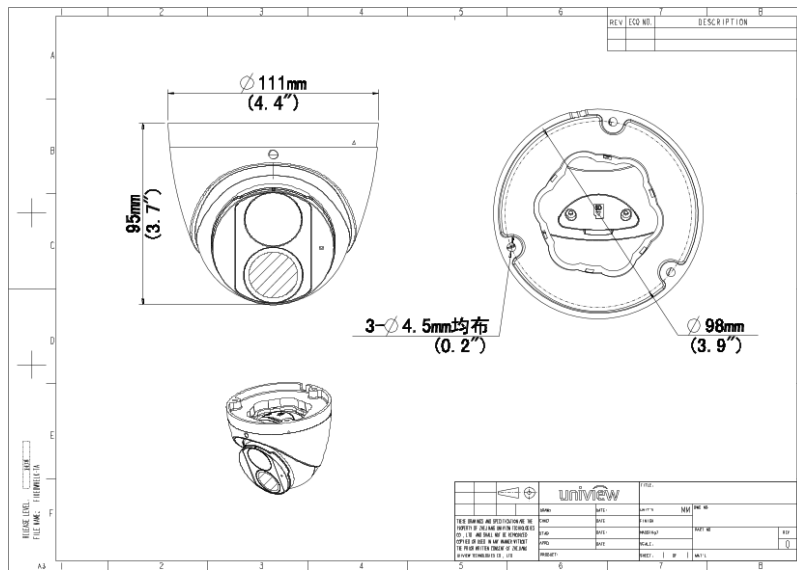

## Specifications

Camera	Description
Max Resolution	2MP
Sensor	1/2.8" CMOS
Min. Illumination	Colour:0.001 lux (F1.6, AGC ON) 0 lux with IR
Day/Night	IR-cut filter with auto switch (ICR)
Shutter	Auto/Manual, 1 ~ 1/100000s
Adjustment Angle	Pan: 3° ~ 360°, Tilt: 0° ~ 80°, Rotate: 0° ~ 360°
S/N	>52dB
WDR	120dB
Lens	Description
Focal Length	IPC3612SB-ADF28KM-I0:2.8 mm IPC3612SB-ADF40KM-I0:4.0 mm
Iris Type	Fixed
Iris	F1.6
Field of View (H)	IPC3612SB-ADF28KM-I0:106.7° IPC3612SB-ADF40KM-I0:87.5°
Field of View (V)	IPC3612SB-ADF28KM-I0:57.1° IPC3612SB-ADF40KM-I0:46.3°
Field of View (D)	IPC3612SB-ADF28KM-I0:115.7° IPC3612SB-ADF40KM-I0:92.4°
Lens Type	Fixed
DORI	Description
DORI Distance(Lens)	IPC3612SB-ADF28KM-I0:2.8mm IPC3612SB-ADF40KM-I0:4.0mm
DORI Distance(Detect)	IPC3612SB-ADF28KM-I0:43.4m(142.4ft)

Interface	Description
Audio I/O	N/A
Alarm I/O	N/A
Serial Port	N/A
Built-in Mic	Support
Built-in Speaker	N/A
WIFI	N/A
Network	1 x RJ45 10M/100M Base-TX Ethernet
Video Output	N/A
Certification	Description
EMC	CE-EMC (EN 55032, EN 61000-3-3, EN IEC 61000-3-2, EN 55035) FCC (FCC 47 CFR part15 B)
Safety	CE LVD (EN 62368-1) CB (IEC 62368-1) UL/CUL (UL 62368-1, CAN/CSA C22.2 No. 62368-1)
Environment	CE-RoHS (2011/65/EU;(EU)2015/863); WEEE (2012/19/EU)
Protection	IP67 (IEC 60529)
General	Description
Power	DC 12V ± 25%, PoE (IEEE 802.3af)
Power Interface	Ø 5.5 mm coaxial power plug
Dimensions	Φ 110.5 x 94.1mm (Φ 4.4" x 3.7" ) (Ø x H)
Weight	0.42kg (0.93lb)
Material	Metal
Working Environment	-30 °C ~ 60 °C (-22 °F ~ 140 °F), Humidity: ≤95% RH (non-condensing)
Storage Environment	-30 °C ~ 60 °C (-22 °F ~ 140 °F), Humidity: ≤95% RH (non-condensing)
Surge Protection	4KV
Reset Button	N/A
Web Client Language	20 Languages Traditional Chinese, English, Simplified Chinese, Polish, German, Russian, French, Korean, Dutch, Czech, Portuguese (Europe), Portuguese (Brazil), Japanese, Thai, Turkish, Spanish (Latin America), Spanish (Europe), Hungarian, Italian, Vietnamese

## Dimensions