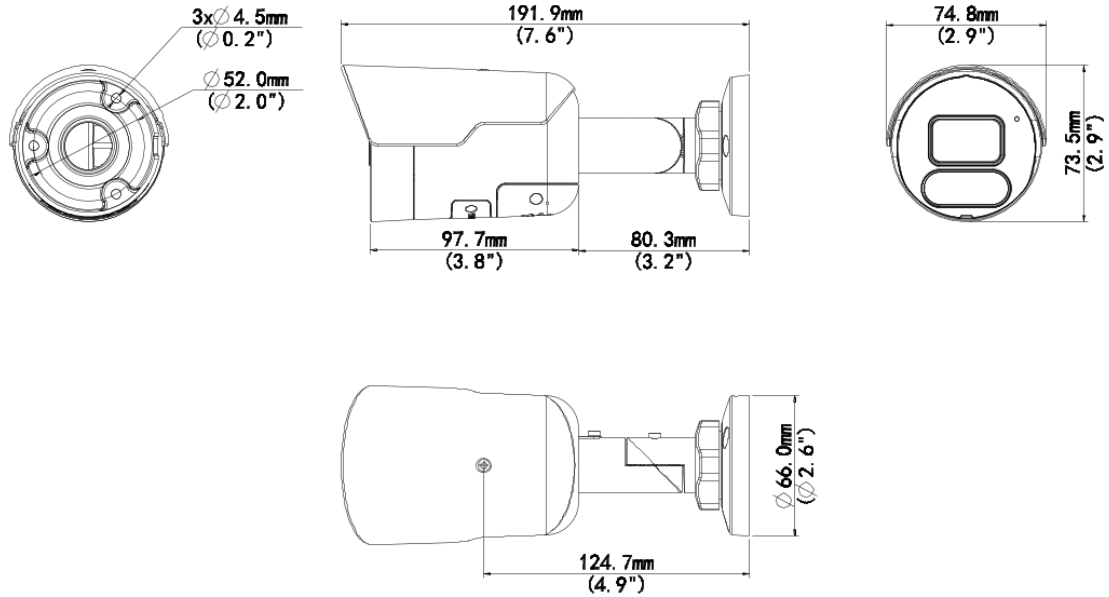

Dimensions

Accessories

TR-JB05-B-IN Small Bullet Junction Box(Elegant White)	TR-UP06-C-IN Pole Mounting Bracket for Bullet Junction Box Only	TR-UC08-C Bullet&Dome Corner Mounting Bracket
TR-A01-IN NPT 3/4" Waterproof Cable Gland	TR-UP06-C-IN-V2 Pole Mounting Bracket for Bullet Junction Box Only	TR-UC08-C-V2 Bullet&Dome Corner Mounting Bracket