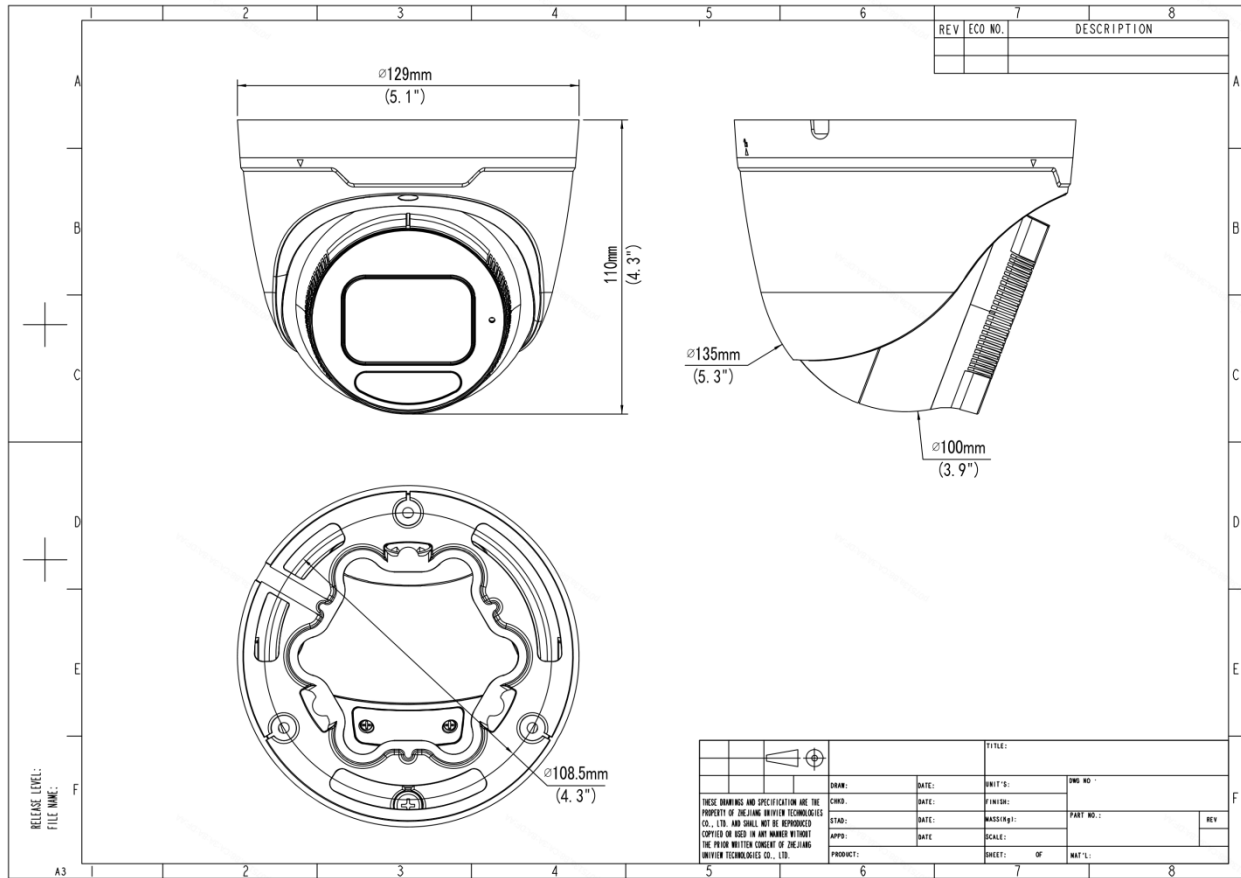

## Specifications

Model	IPC3638SS-ADF28K-I1
<b>Camera</b>	
Max Resolution	8 MP
Sensor	1/2.8" CMOS
Min. Illumination	Colour: 0.002 lux (F1.6, AGC ON) 0 lux with IR on
Day/Night	IR-cut filter with auto switch (ICR)
Shutter	Auto/Manual, 1 ~ 1/100000s
Adjustment Angle	Pan: 0° ~ 360°, Tilt: 0° ~ 75°, Rotate: 0° ~ 360°
S/N	>56 dB
WDR	130 dB
<b>Lens</b>	
Focal Length	2.8 mm
Iris Type	Fixed
Iris	F1.6
Field of View (H)	97.49°
Field of View (V)	52.31°
Field of View (D)	102.29°
Lens Type	Fixed
<b>DORI</b>	
DORI Distance (Lens)	2.8mm
DORI Distance (Detect)	86.9m(285.1ft)
DORI Distance (Observe)	34.8m(114.0ft)
DORI Distance (Recognize)	17.4m(57.0ft)
DORI Distance (Identify)	8.7m(28.5ft)
<b>Illuminator</b>	
Supplemental Light	IR
Illumination Distance (IR)	40 m (131.2 ft)

## Dimensions