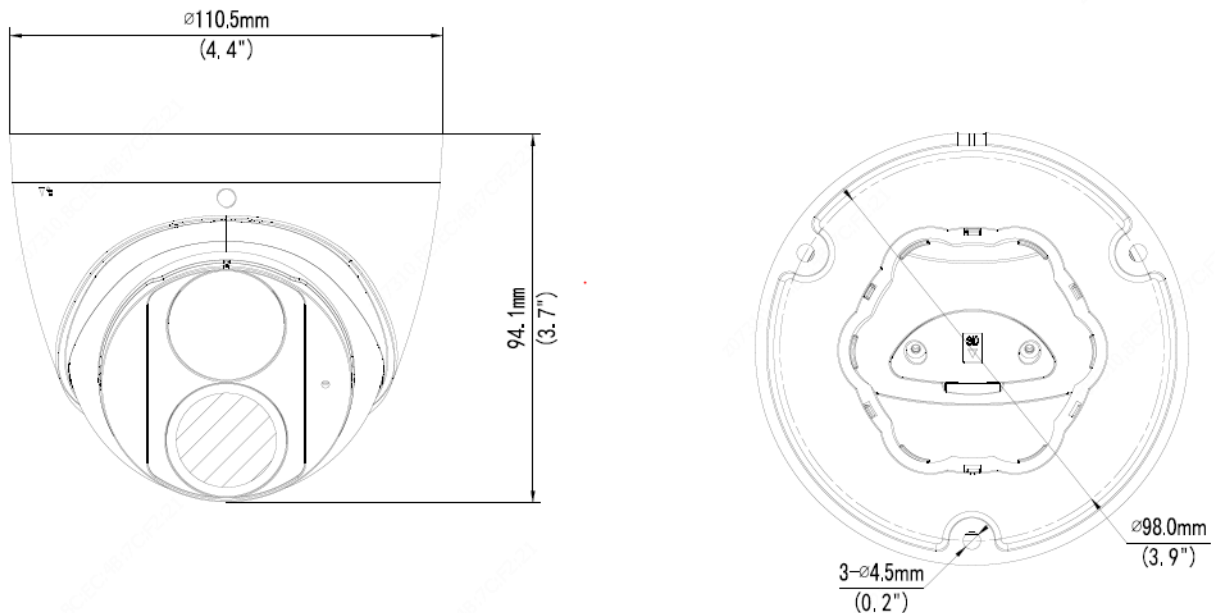

## Specifications

Model	IPC3618SR3-ADF28KM-G
<b>Camera</b>	
Max Resolution	8 MP
Sensor	1/2.7" CMOS
Min. Illumination	Support Easystar: color: 0.005 Lux ( F1.6, AGC ON), 0 Lux with IR on
Day/Night	IR-cut filter with auto switch (ICR)
Shutter	Auto/Manual, 1 ~ 1/100000s
Adjustment Angle	Pan: 0° to 360°, Tilt: 0° to 80°, Rotate: 0° to 360°
S/N	>52 dB
WDR	120 dB
<b>Lens</b>	
Focal Length	2.8 mm
Iris Type	Fixed
Iris	F1.6
Field of View (H)	98.3°
Field of View (V)	53.3°
Field of View (D)	103.1°
<b>DORI</b>	
DORI Distance (Lens)	2.8 mm
DORI Distance (Detect)	84.0 m (275.6 ft.)
DORI Distance (Observe)	33.6 m (110.2 ft.)
DORI Distance (Recognize)	16.8 m (55.1 ft.)
DORI Distance (Identify)	8.4 m (27.6 ft.)
<b>Illuminator</b>	
Illumination Distance (IR)	30 m (98.4 ft.)
Wavelength	850 nm
IR On/Off Control	Auto/Manual
<b>Video</b>	
Video Compression	Ultra 265, H.265, H.264, MJPEG
H.264 Code Profile	Baseline profile, Main profile, High profile
Frame Rate	Main Stream: 8 MP (3840 × 2160), max. 20 fps; 5 MP (3072 × 1728), max. 30 fps; 4 MP (2560 × 1440), max. 30 fps; 1080P (1920 × 1080), max. 30 fps; Sub Stream: 1080P (1920 × 1080), max. 30 fps; 720P (1280 × 720), max. 30 fps; D1 (720 × 576), max. 30 fps; 640 × 360, max. 30 fps; 2CIF (704 × 288), max. 30 fps; CIF (352 × 288), max. 30 fps;
Video Bit Rate	128 Kbps to 16 Mbps
U-code	Support
OSD	Up to 4 OSDs
Privacy Mask	Up to 4 areas
ROI	Up to 8 areas
Video Stream	Dual streams
<b>Image</b>	

## Dimensions