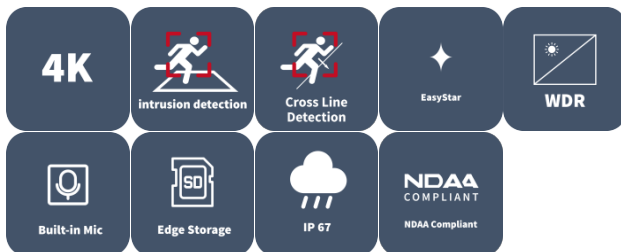

# 4K HD IR Fixed Eyeball Network Camera IPC3618SR3-ADF28KM-G

## Features

- High quality image with 8 MP, 1/2.7" CMOS sensor
- 8 MP (3840 × 2160)@20 fps; 5 MP (3072 × 1728)@30/25 fps; 4 MP (2560 × 1440)@30/25 fps; 1080P (1920 × 1080)@30/25 fps
- Ultra 265, H.265, H.264, MJPEG
- EasyStar technology ensures high image quality in low illumination environment
- 120 dB true WDR technology enables clear image in strong light scene
- Supports 9:16 corridor mode
- Built-in mic
- Smart IR, up to 30 m (98.4 ft.) IR distance
- MicroSD, up to 256 GB
- IP67 protection
- Supports PoE power supply
- 3-axis