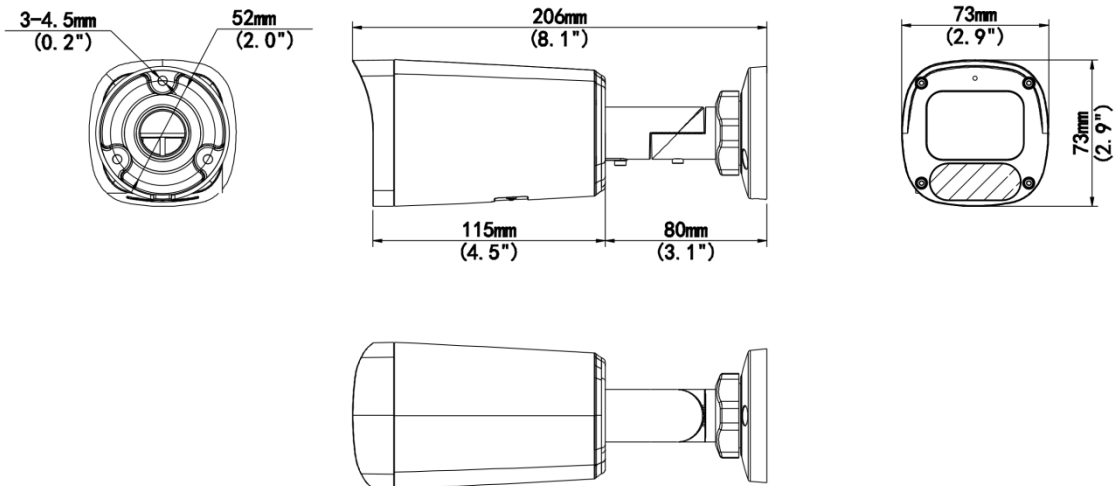

FCC (FCC 47 CFR part15 B)
Safety	CE LVD (EN 62368-1)
	CB (IEC 62368-1)
	UL/CUL (UL 62368-1, CAN/CSA C22.2 No. 62368-1)
Environment	CE-RoHS (2011/65/EU;(EU)2015/863); WEEE (2012/19/EU);
Protection	IP67 (IEC 60529)
General	
Power	DC 12 V±25%, PoE (IEEE 802.3af)
Power Consumption	Max. 5.9 W
Power Interface	Ø5.5 mm coaxial power plug
Dimensions	206 mm × 73 mm × 73 mm (8.1" × 2.9" × 2.9") (L × W × H)
Weight	0.47 kg (1.04 lb.)
Material	Graphene + Metal
Working Environment	-30 °C to 60 °C (-22 °F to 140 °F), Humidity: ≤ 95% RH (non-condensing)
Storage Environment	-30 °C to 60 °C (-22 °F to 140 °F), Humidity: ≤ 95% RH (non-condensing)
Surge Protection	4 KV
Reset Button	Support
Web Client Language	4 Languages: English, Russian, Spanish, Vietnamese

Dimensions