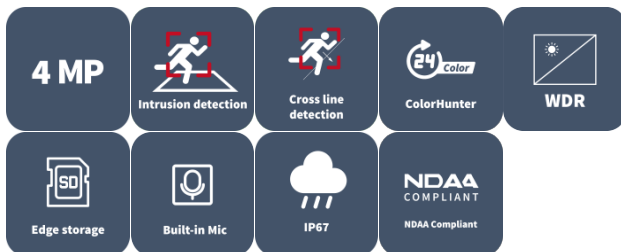

4MP HD ColorHunter Fixed Bullet Network Camera IPC2314LE-ADF28(40)KM-WL

Features

- High quality image with 4 MP, 1/1.8" CMOS sensor and F1.0 large aperture lens
- 4 MP (2688 × 1520)@25/20 fps; 4 MP (2560 × 1440)@25/20 fps; 3 MP (2304 × 1296)@30/25 fps; 1080P (1920 × 1080)@30/25 fps
- Ultra 265, H.265, H.264, MJPEG
- ColorHunter technology ensures 24-hour full-color images
- 120 dB true WDR technology enables clear image in strong light scene
- Supports 9:16 corridor mode
- Built-in mic
- White light, up to 30 m (98.4 ft.) white light distance
- MicroSD, up to 512 GB
- IP67 protection
- Supports PoE power supply
- 3-axis