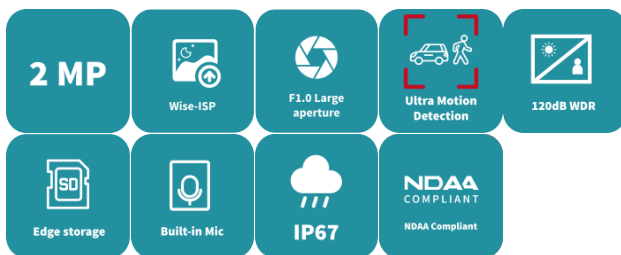

# 2MP ColorHunter Wise ISP Fixed Warm Light Bullet Network Camera

## Features

- High quality image with 1080P, 1/2.7" CMOS sensor and F1.0 large aperture lens
- 1080P (1920 × 1080)@30 fps; 720P (1280 × 720)@30 fps
- Ultra 265, H.265, H.264, MJPEG
- Supports ColorHunter with Wise-ISP technology, deeply optimizing color, detail, and smear effects in extremely low-light scenes
- 120 dB true WDR technology enables clear image in strong light scene
- Supports 9:16 corridor mode
- Built-in mic
- White light, up to 30 m (98.4 ft.) warm light distance
- MicroSD, up to 512 GB
- IP67 protection
- Supports PoE power supply
- 3-axis

Safety	CE LVD (EN 62368-1)
Environment	CE-RoHS (2011/65/EU;(EU)2015/863); WEEE (2012/19/EU);
Protection	IP67 (IEC 60529)
<b>General</b>	
Power	DC 12 V±25%, PoE (IEEE 802.3af)
Power Consumption	Max. 2.6 W
Power Interface	Ø5.5 mm coaxial power plug
Dimensions	197.8 mm × 73.0 mm × 72.9 mm (7.8" × 2.9" × 2.9") (L × W × H)
Weight	0.29 kg (0.64 lb.)
Material	Graphene + Plastic
Working Environment	-30 °C to 60 °C (-22 °F to 140 °F), Humidity: ≤ 95% RH (non-condensing)
Storage Environment	-30 °C to 60 °C (-22 °F to 140 °F), Humidity: ≤ 95% RH (non-condensing)
Surge Protection	4 KV
Reset Button	Support
Web Client Language	13 Languages: English, Simplified Chinese, Polish, German, Russian, French, Korean, Dutch, Czech, Portuguese, Spanish, Spanish (Europe), Italian