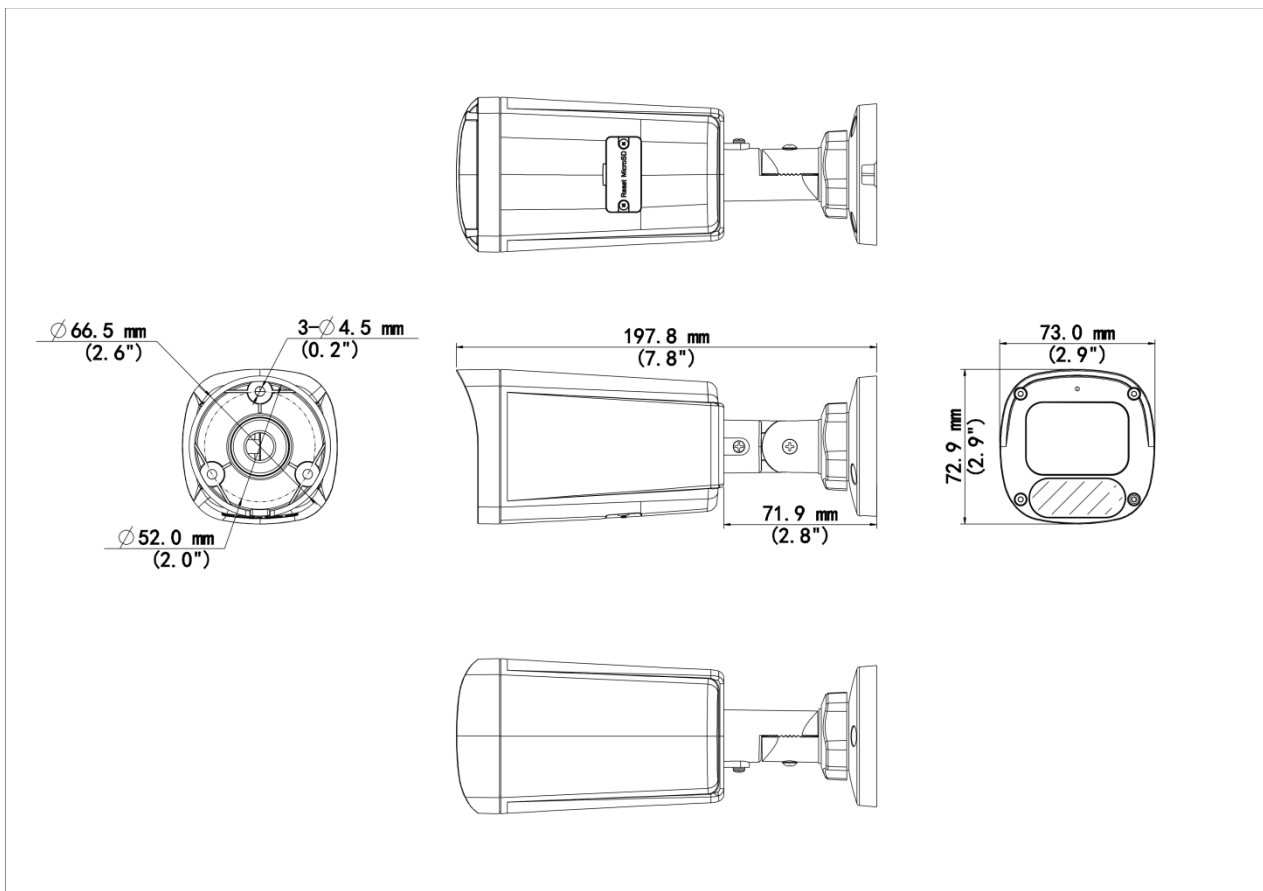

## Specifications

Model	IPC-B242-ADF28K-WP	IPC-B242-ADF40K-WP
<b>Camera</b>		
Max Resolution	2 MP	
Sensor	1/2.7" CMOS	
Min. Illumination	Color: 0.0003 Lux (F1.0, AGC ON)	
Shutter	Auto/Manual, 1 to 1/100000 s	
Adjustment Angle	Pan: 0° to 360°, Tilt: 0° to 90°, Rotate: 0° to 360°	
S/N	> 52 dB	
WDR	120 dB	
<b>Lens</b>		
Focal Length	2.8 mm	4.0 mm
Iris Type	Fixed	
Iris	F1.0	
Field of View (H)	99.0°	85.4°
Field of View (V)	53.0°	47.5°
Field of View (D)	118.0°	98.5°
Lens Type	Fixed	
<b>DORI</b>		
DORI Distance (Lens)	2.8 mm	4 mm
DORI Distance (Detect)	45.0 m (147.6 ft.)	64.3 m (211.0 ft.)
DORI Distance (Observe)	18.0 m (59.1 ft.)	25.7 m (84.3 ft.)
DORI Distance (Recognize)	9.0 m (29.5 ft.)	12.9 m (42.3 ft.)
DORI Distance (Identify)	4.5 m (14.8 ft.)	6.4 m (21.0 ft.)
<b>Illuminator</b>		
Supplemental Light	Warm light	
Light On/Off Control	Auto/Manual	
Illumination Distance (Warm Light)	30 m (98.4 ft.)	
<b>Video</b>		
Video Compression	Ultra 265, H.265, H.264, MJPEG	
H.264 Code Profile	Baseline profile, Main profile, High profile	
Frame Rate	Main Stream: 1080P (1920 × 1080), max. 30 fps; 720P (1280 × 720), max. 30 fps; Sub Stream: 720P (1280 × 720), max. 30 fps; D1 (720 × 576), max. 30 fps; 640 × 360, max. 30 fps; 2CIF (704 × 288), max. 30 fps; CIF (352 × 288), max. 30 fps;	
Video Bit Rate	128 Kbps to 6144 Kbps	
U-code	Support	
OSD	Up to 4 OSDs	
Privacy Mask	Up to 4 areas	
ROI	Support	
Video Stream	Dual streams	
<b>Image</b>		

## Dimensions