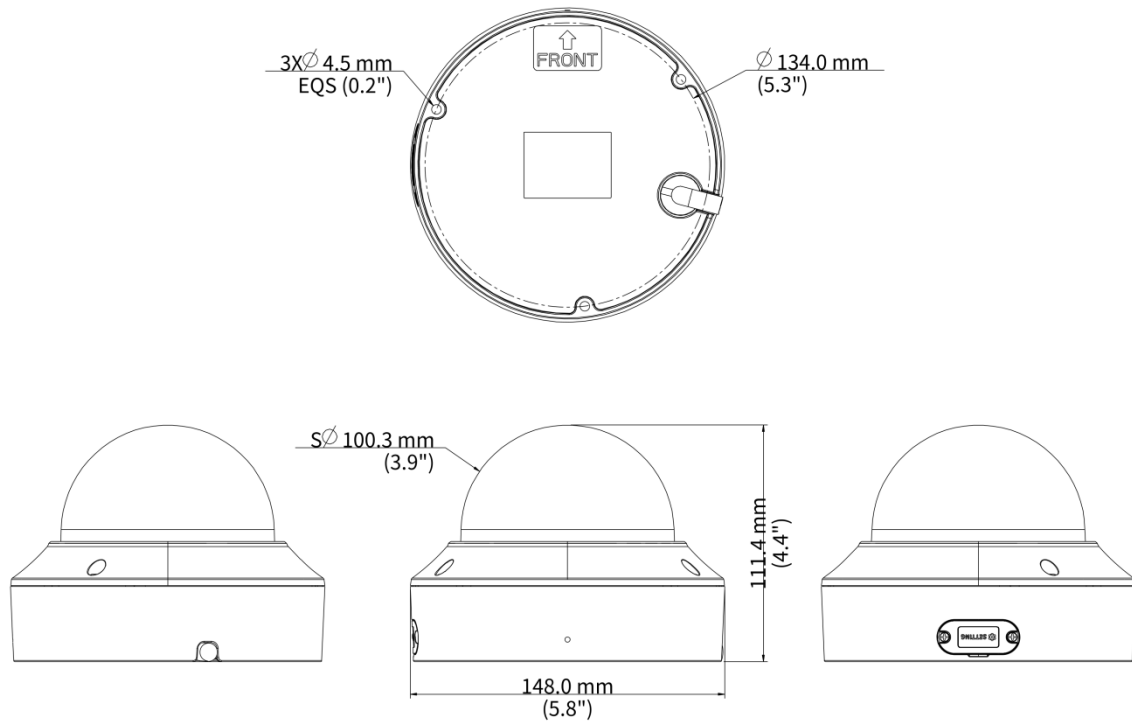

Dimensions

Accessories

TR-JB04-C-IN Junction Box for 323 Series Fix-dome(Support wiring from behind)	TR-JB07/WM04-B-IN-V2 4 Inch Back Hole Hemisphere Wall Mounting Assembling Bracket	TR-WM04-IN-V2 4 Inch Hemisphere Wall Mounting Bracket
TR-FM152-A-IN In-ceiling Bracket for 323 Series Fix-dome	TR-A01-IN NPT 3/4" Waterproof Cable Gland	TR-SM04-IN Switch Box Adapter for 323 Series Fix-dome