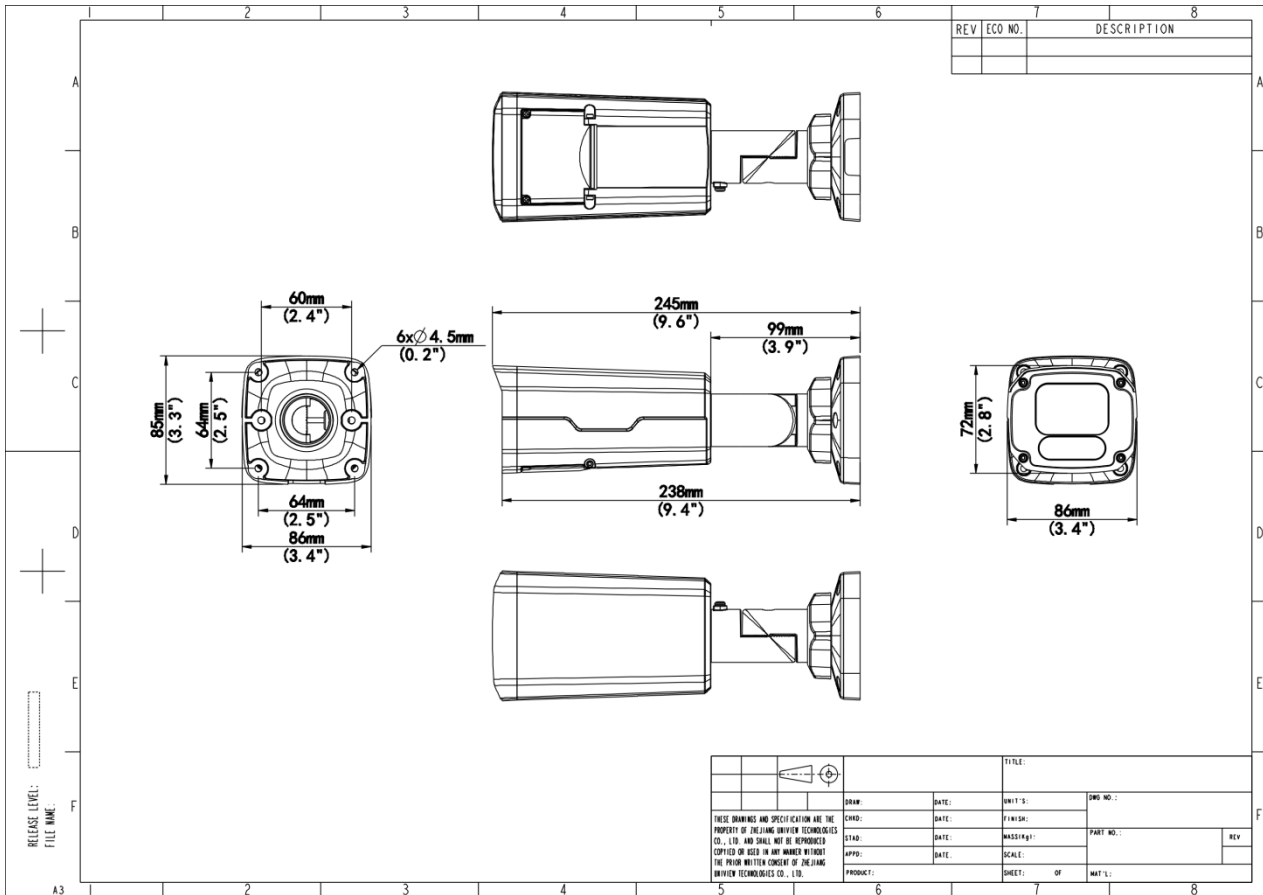

Dimensions

Accessories

TR-JB07-D-IN-V2 Bullet Junction Box(Support wiring from behind)	TR-JB06-A-IN Middle Bullet Junction Box(Elegant White)	TR-UP06-B-IN Bullet Pole Mounting Bracket
TR-A01-IN NPT 3/4" Waterproof Cable Gland	TR-UP06-C-IN-V2 Pole Mounting Bracket for Bullet Junction Box Only	TR-UC08-C-V2 Bullet&Dome Corner Mounting Bracket